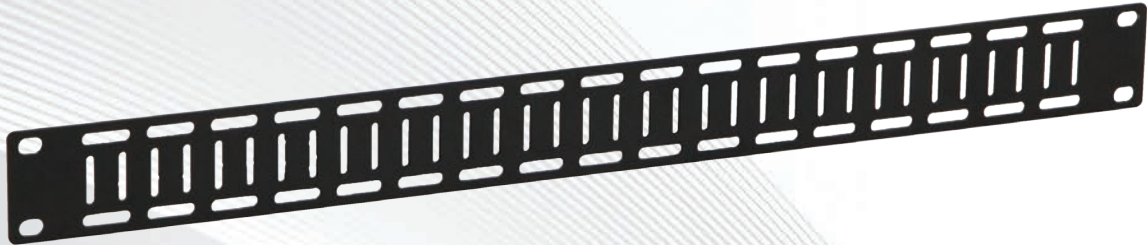

## FLAT CABLE LACING PANELS

AMERICAN  
MADE 

The Kendall Howard Flat Cable Lacing Panels are a top choice for managing and routing cables to and from patch panels, switches or other networking devices. Designed with you in mind, these cable management panels were built to support and organize cables, providing easy access to connections without taking up much room in an already crowded area. Simply mount the panel above or below your networking device, secure cables to the numerous vertical and horizontal lacing slots with the help of the Hook and Loop Cable Ties (SKU 0300-1-002-00), and see the difference the panel makes within your rack.

### FEATURES

**Numerous Lacing Slots** - Lacing slots nearly cover the entire length of the panel allowing convenient routing to either side of the rack.

**No Mess Maintenance** - Cables will now be organized in such a fashion that little effort is needed to locate the right cable. Maintenance times will decrease as a result of this organization.

**Strain Reliever** - Relieves cable weight from network equipment, and also helps to avoid connection ports from being damaged or disconnected.

**Rounded Corners** - All corners are rounded to avoid snagging or damaging cables, hands, and/or other devices.

**Universal Mounting** - This lacing panel features standard 19" EIA compliant mounting holes that are compatible with any standard rack hardware.(Hardware not included.)

1U

2U

- Supports and relieves strain at connection points
- Vertical and horizontal lacing slots
- 19" EIA 310-D compliant
- Made in the USA
- Limited Lifetime Warranty