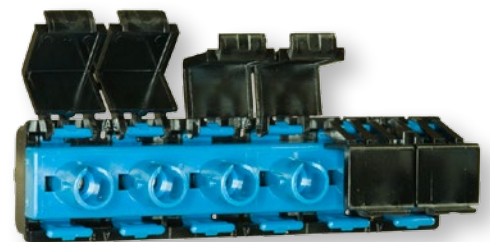

LC Single-Mode Ganged Adapter

SC Multimode Ganged Adapter

ST Single-Mode Ganged Adapter

Continued on next page

A Furukawa Company

1U Shelves: Fixed & Sliding - 1U S-LIU/F-LIU

Ganged Adapters (continued)		
Description	Product Code	Comcode
SC-ST Ganged Adapters		
Adapter 6 Port Multimode SC Base/ST Cap Single Pack	C6MMSCST-1	108057936
Adapter 6 Port Single-Mode SC Base/ST Cap Single Pack	C6SMSCST-1	108057977
Hybrid ST Base/SC Cap		
C6MMSTSC-1 Adapter Strip Single Pack	C6MMSTSC-1	108058058
C6SMSTSC-1 Adapter Strip Single Pack	C6SMSTSC-1	108058066
C6MMSCST-1 Adapter Strip Single Pack	C6MMSCST-1	108057936
C6SMSCST-1 Adapter Strip Single Pack	C6SMSCST-1	108057977
Zirconia Sleeves for Adapters/Zirconia Adapters		
Adapter 6 Single-Mode ST Zirconia Single Pack	C6SMST-Z-1	300472891
Adapter 6 Single-Mode SC Zirconia 10 Pack	C6SMSC-10PK-W/ ZIRCONIA	300472875
Adapter 6 Single-Mode SC Zirconia 20 Pack	C6SMSC-20PK-W/ ZIRCONIA	300472883
Adapter 6 Single-Mode ST Zirconia 10 Pack	C6SMST-10PK-W/ ZIRCONIA	300472917
Adapter 6 Single-Mode ST Zirconia 20 Pack	C6SMST-20PK-W/ ZIRCONIA	300472925
Accessories		
Description	Comcode	
1U/2U Blank Cap (Black) 5 pack	300487113	
1U/2U Short Splice Bracket	300522042	
1U/2U Grommet Kit, 3/4" Cable Clamp	300532710	
1U F Faceplate	300478260	
1U S Faceplate and Trough ¹	300478278	
Mass Fusion (18) Holder Kit of (3) 6 per Holder	300470689	
Splice Single-Fusion Clip w/3 Holders	300496155	
Short Splice Tray Bracket	300522042	
12A1 Clamp ²	104384490	
12A2 Clamp ²	106230337	
1U and 2U Extension for shelf to 23 inches	301010922	
¹ A300478278 faceplate and trough can be adapted as an offering for fixed shelves.		
² 12A clamps are used to clamp the cable to the frame not the shelf.		