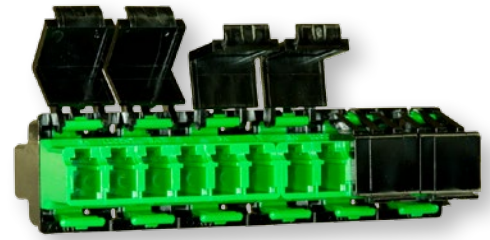

1U Shelf for Cell Towers

1U F-LIU SC24 Blue Shelf
(3 Splice Tray Bracket Shown)

1U F-LIU SC24 Blue Shelf
(Splice Trays Shown)

A Furukawa Company

1U Shelves: Fixed & Sliding - 1U S-LIU/F-LIU

Ganged Adapters		
Description	Product Code	Comcode
LC Ganged Adapters		
Adapter 12 Port Multimode LC Single Pack	C12MMLC-1	300395878
Adapter 12 Port Multimode LC 10 Pack	C12MMLC-10PK, COUPLNG	108918467
Adapter 12 Port Multimode LC 20 Pack	C12MMLC-20PK	300472818
Adapter 12 Port LaserWave Multimode LC Single Pack	C12MMLC-LS-1	300395829
Adapter 12 Port LaserWave Multimode LC 10 Pack	C12MMLC-LS-10PK, COUPLING	108911009
Adapter 12 Port LaserWave Multimode LC 20 Pack	C12MMLC-LS-20PK	300472826
Adapter 12 Single-Mode LC Single Pack	C12SMLC-1 LC	300397841
Adapter 12 Port Single-Mode LC 10 Pack	C12SMLC-10PK, LC	108168832
Adapter 12 Port Single-Mode Zirconia Sleeve LC 10 Pack	C12SMLC-Z-10PK	300472842
Adapter 12 Port Single-Mode Zirconia Sleeve LC 20 Pack	C12SMLC-Z-20PK	300472859
Adapter 12 Port Single-Mode LCA Single Pack	C12APLC-1	108134367
Adapter 12 Port Single-Mode LCA 10 Pack	C12APLC-10PK	108232570
SC Ganged Adapters		
Adapter 6 Port Multimode SC Single Pack	C6MMSC-1	300395852
Adapter 6 Port Multimode SC 10 Pack	C6MMSC-10PK	108168774
Adapter 6 Port Multimode SC 10 Pack Coupling	C6MMSC-10PK COUPLING	108918442
Adapter 6 Port Multimode SC 20 Pack Coupling	C6MMSC-20PK COUPLING	300472768
Adapter 6 Port LaserWave Multimode SC Single Pack	C6MMSC-LS-1	300395837
Adapter 6 Port LaserWave Multimode SC 10 Pack	C6MMSC-LS-10PK	108911413
Adapter 6 Port LaserWave Multimode SC 20 Pack	C6MMSC-LS-20PK	300472776
Adapter 6 Single-Mode SC Single Pack	C6SMSC-1	300397866
Adapter 6 Port Single-Mode SC 10 Pack	C6SMSC-10PK	108168782
Adapter 6 Port Single-Mode SCA 10 Pack	C6APSC-10PK	108168790
ST Ganged Adapters		
Adapter 6 Port Multimode ST Single Pack	C6MMST-1	300395860
Adapter 6 Port Multimode ST 10 Pack	C6MMST-10PK	108918459
Adapter 6 Port Multimode ST 20 Pack	C6MMST-20PK	300472784
Adapter 6 Port LaserWave Multimode ST Single Pack	C6MMST-LS-1	300395845
Adapter 6 Port LaserWave Multimode ST 10 Pack	C6MMST-LS-10PK	300442696
Adapter 6 Port LaserWave Multimode ST 20 Pack	C6MMST-LS-20PK	300472792
Adapter 6 Single-Mode ST Single Pack	C6SMST-1	300397858
Adapter 6 Port Single-Mode ST 10 Pack	C6SMST-10PK	108168816
ST-SC Ganged Adapters		
Adapter 6 Port Multimode ST Base/SC Cap Single Pack	C6MMSTSC-1	108058058
Adapter 6 Port Single-Mode ST Base/SC Cap Single Pack	C6SMSTSC-1	108058066
Adapter 6 Port Single-Mode ST Base/SC Cap 20 Pack	C6SMSTSC-Z-20	300545670