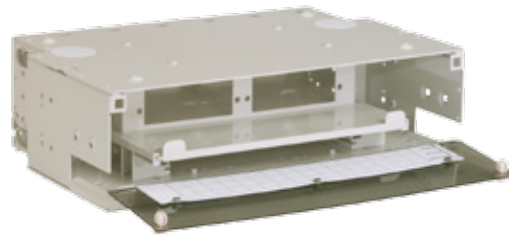

5" Empty Combo Unit