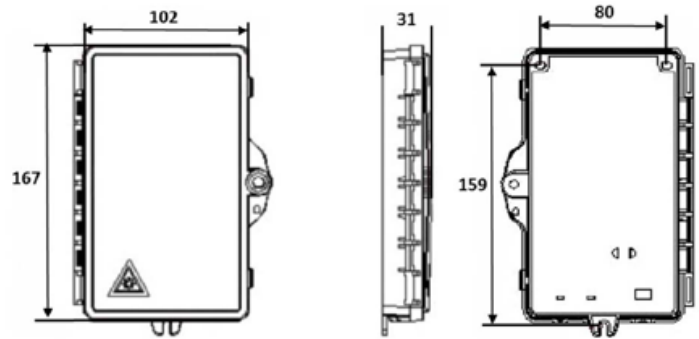

Product Description

The SlimBox 2-Drop Port Indoor/Outdoor Enclosure is an excellent choice as an external demarcation closure, featuring dual functionality as either a splice or connector housing.

Designing to resemble other typical wall outlets in a home, it is compact and inconspicuous enough to satisfy the most discriminating homeowner, while protecting the valuable network splice sleeves and/or connectors inside. The SlimBox 2-Drop Port Indoor/Outdoor Enclosure can be used for a wide variety of applications including Fiber-to-the-Home (FTTH) and Fiber-to-the-Business (FTTB) applications.

A Furukawa Company

SlimBox® 2-Drop Port Indoor/Outdoor Enclosure

Product Characteristics	
Connector Ports	Up to 4 SC or 2 LC duplex (4 fiber)
Dimensions (H x W x D)	167 mm x 102 mm x 31 mm 6.6" x 4.0" x 1.2"
Installation	Wall mount
Splicing Capability	Yes, splice tray for 4 splices
Material	Plastic (PC+ABS) UL 94V-0
Operating Temperature	-40 °F to 140 °F (-40 °C to 60 °C)