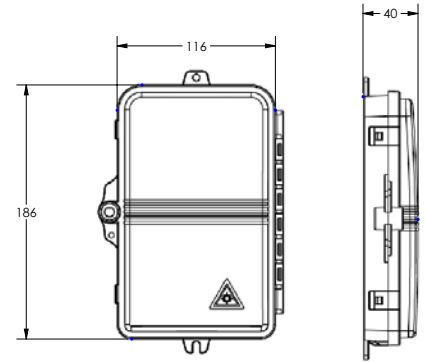

A Furukawa Company

SlimBox® 4-Drop Port Indoor/Outdoor Enclosure

External View

Internal View

Bottom View

Features and Benefits

- Protection level up to IP65; outdoor or indoor installation
- Splicing and adapter connections inside the module
- Can be wall mounted or pole mounted
- Available as a pre-terminated product with the M-Pack® Indoor/Outdoor MDU Drop Cables

Product Description

The SlimBox 4-Drop Port Indoor/Outdoor Enclosure is an excellent choice as an external demarcation closure, featuring dual functionality as either splice or connector housing.

Designing to resemble other typical wall outlets in a home, it is compact and inconspicuous enough to satisfy the most discriminating homeowner, while protecting the valuable network splice sleeves and/or connectors inside. The SlimBox 4-Drop Port Indoor/Outdoor Enclosure can be used for a wide variety of outdoor or indoor applications including Fiber-to-the-Home (FTTH) and Fiber-to-the-Business (FTTB) applications.

A Furukawa Company

SlimBox® 4-Drop Port Indoor/Outdoor Enclosure

Product Characteristics	
Connector Ports	Up to 4 SC (4 fiber) or 4 LC duplex (8 fiber)
Dimensions (H x W x D)	186 mm x 116 mm x 40 mm (7.3" x 4.6" x 1.6")
Installation	Wall mount
Splicing Capability	Yes, splice tray for 8 splices
Material	Plastic (PC+ABS) UL 94V-0
Operating Temperature	-40 °F to 140 °F (-40 °C to 60 °C)