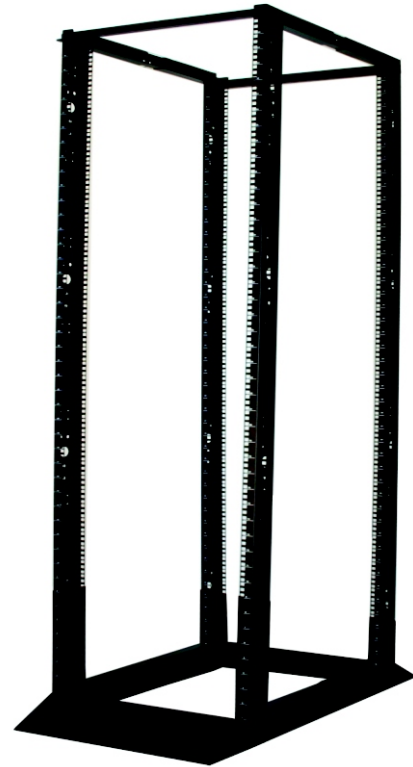

OPEN FRAME RACKS Adjustable 4 Post Floor Rack

Width 21" - 36" Adjustable Depth

Features:

- ▶ Cold Rolled Steel 14 AWG.
- ▶ Reinforced angled top brace supports.
- ▶ Complete with assembly hardware and set of #12-24 equipment screws.
- ▶ Easy to assemble.
- ▶ Meets or exceeds EIA-310D standards.
- ▶ Double cage nut rails.
- ▶ Numbered "RU" positions.
- ▶ Adjustable at 24", 26.5", 29.125", 31.5", 34" and 36" depth.
- ▶ Electrostatic microfinish paint.

"U" Shaped Rails

"U" shaped cage nut rails with EIA compliant RMS spacing.

Base

Features perforated holes for floor anchoring.

Specifications

Stock No.	Height	Format	RU	Color
FR1924-45-02	7'	19"	45 RU	Black

RU = Rack Units

External Dimensions

Product					Package			
RU	Height	Width	Depth	Load Capacity	Height	Width	Depth	Shipping Weight
45 RU	7'	21"	Adjustable (24", 26.5", 29.125", 31.5", 34" & 36")	1,700 lbs	84"	12"	4.5"	84 lbs

Internal Dimensions

Product				
RU	Height	Width	Depth	Load Capacity
45 RU	78.7"	19"	Adjustable (24", 26.5", 29.125", 31.5", 34" & 36")	1,700 lbs