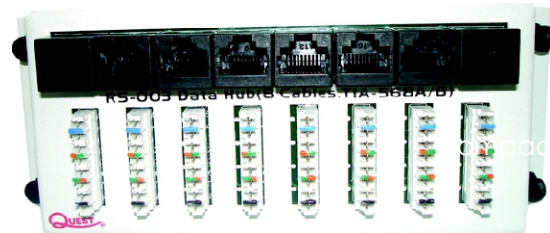

HOME TECHNOLOGY SYSTEM Media Modules

1 & 1 ½ Modular Spaces

1 MODULE SPACE

6 Way CATV Splitter Module
Stock No. NHA-6001 / 1GHz
NHA-2406 / 2.4GHz

8 Way CATV Splitter Module
Stock No. NHA-8001 / 1GHz
NHA-2408 / 2.4GHz

1 MODULE SPACE

Telephone Hub 4 lines / 8
outlets w/pass through
Stock No. NHA-1006

1 ½ MODULE SPACE

6x6 Telephone CATV 16HZ
Splitter UP to 4 Phone lines
Stock No. NHA-1001

1 MODULE SPACE

8 Port Data Unit 8 RJ-45
W/ 8 110 4 Pair Blocks
Stock No. NHA-1003

1 MODULE SPACE

Telephone Hub 4 Lines 6
Outlets w/RJ-31X Port
Stock No. NHA-1002

1 & 1 ½ Modular Spaces

1 MODULE SPACE

1 Pair x 6 Output Speaker
Distribution Module
Stock No. NHA-1005

1 MODULE SPACE

Power Outlet-2 Pole/3 Wire
Grounded Outlet
Stock No. NHA-1007

1 MODULE SPACE

2 Input / 6 Output CATV Splitter-
1GHz
Stock No. NHA-1004

1 MODULE SPACE

Dual LNB 3 Input / 4 Output
Satellite Multi Switch
Stock No. NHA-3401

1 MODULE SPACE

Stereo RF Modulator CH 14-32
UHF/VHF
Stock No. NHA-1008