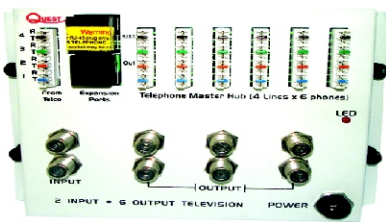

HOME TECHNOLOGY SYSTEM Media Modules

1 & 1 ½ Modular Spaces

1 MODULE SPACE

6 Way CATV Splitter Module
Stock No. NHA-6001 / 1GHz
NHA-2406 / 2.4GHz

8 Way CATV Splitter Module
Stock No. NHA-8001 / 1GHz
NHA-2408 / 2.4GHz

1 MODULE SPACE

Telephone Hub 4 lines / 8
outlets w/pass through
Stock No. NHA-1006

1 ½ MODULE SPACE

6x6 Telephone CATV 16HZ
Splitter UP to 4 Phone lines
Stock No. NHA-1001

1 MODULE SPACE

8 Port Data Unit 8 RJ-45
W/ 8 110 4 Pair Blocks
Stock No. NHA-1003

1 MODULE SPACE

Telephone Hub 4 Lines 6
Outlets w/RJ-31X Port
Stock No. NHA-1002

1 & 1 ½ Modular Spaces

1 MODULE SPACE

1 Pair x 6 Output Speaker
Distribution Module
Stock No. NHA-1005

1 MODULE SPACE

Power Outlet-2 Pole/3 Wire
Grounded Outlet
Stock No. NHA-1007

1 MODULE SPACE

2 Input / 6 Output CATV Splitter-
1GHz
Stock No. NHA-1004

1 MODULE SPACE

Dual LNB 3 Input / 4 Output
Satellite Multi Switch
Stock No. NHA-3401

1 MODULE SPACE

Stereo RF Modulator CH 14-32
UHF/VHF
Stock No. NHA-1008