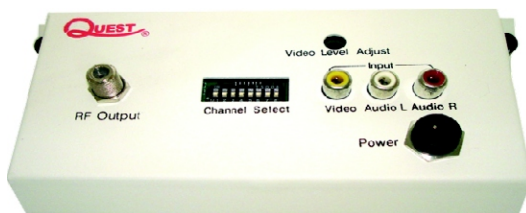

1 MODULE SPACE

Telephone Hub 4 Lines 6
Outlets w/RJ-31X Port
Stock No. NHA-1002

1 & 1 ½ Modular Spaces

1 MODULE SPACE

1 Pair x 6 Output Speaker
Distribution Module
Stock No. NHA-1005

1 MODULE SPACE

Power Outlet-2 Pole/3 Wire
Grounded Outlet
Stock No. NHA-1007

1 MODULE SPACE

2 Input / 6 Output CATV Splitter-
1GHz
Stock No. NHA-1004

1 MODULE SPACE

Dual LNB 3 Input / 4 Output
Satellite Multi Switch
Stock No. NHA-3401

1 MODULE SPACE

Stereo RF Modulator CH 14-32
UHF/VHF
Stock No. NHA-1008