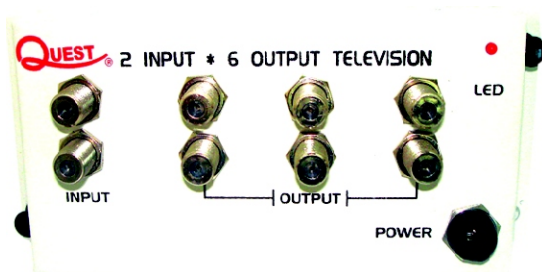

1 MODULE SPACE

Telephone Hub 4 Lines 6
Outlets w/RJ-31X Port
Stock No. NHA-1002

1 & 1 ½ Modular Spaces

1 MODULE SPACE

1 Pair x 6 Output Speaker
Distribution Module
Stock No. NHA-1005

1 MODULE SPACE

Power Outlet-2 Pole/3 Wire
Grounded Outlet
Stock No. NHA-1007

1 MODULE SPACE

2 Input / 6 Output CATV Splitter-
1GHz
Stock No. NHA-1004

1 MODULE SPACE

Dual LNB 3 Input / 4 Output
Satellite Multi Switch
Stock No. NHA-3401

1 MODULE SPACE

Stereo RF Modulator CH 14-32
UHF/VHF
Stock No. NHA-1008