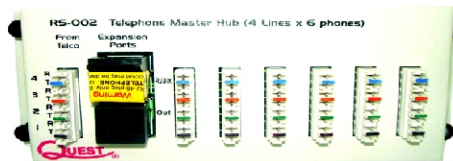

1 MODULE SPACE

Telephone Hub 4 lines / 8
outlets w/pass through
Stock No. NHA-1006

1 ½ MODULE SPACE

6x6 Telephone CATV 16HZ
Splitter UP to 4 Phone lines
Stock No. NHA-1001

1 MODULE SPACE

8 Port Data Unit 8 RJ-45
W/ 8 110 4 Pair Blocks
Stock No. NHA-1003

1 MODULE SPACE

Telephone Hub 4 Lines 6
Outlets w/RJ-31X Port
Stock No. NHA-1002

1 & 1 ½ Modular Spaces

1 MODULE SPACE

1 Pair x 6 Output Speaker
Distribution Module
Stock No. NHA-1005

1 MODULE SPACE

Power Outlet-2 Pole/3 Wire
Grounded Outlet
Stock No. NHA-1007

1 MODULE SPACE

2 Input / 6 Output CATV Splitter-
1GHz
Stock No. NHA-1004

1 MODULE SPACE

Dual LNB 3 Input / 4 Output
Satellite Multi Switch
Stock No. NHA-3401

1 MODULE SPACE

Stereo RF Modulator CH 14-32
UHF/VHF
Stock No. NHA-1008