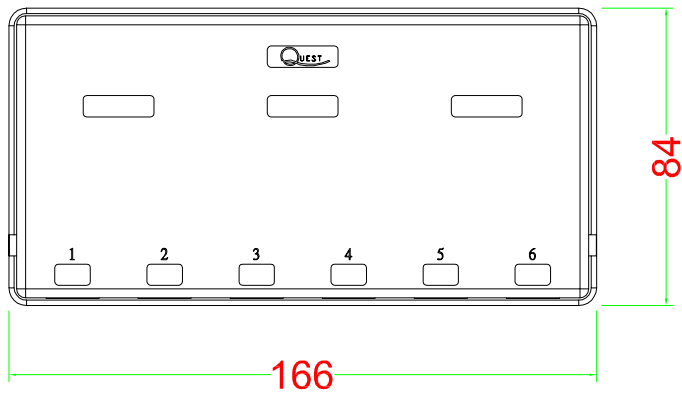

MOUNT BOX

[Pruneable Design]

Prune the pillar height to suit keystone base if necessary

Materials:

Body : Fireproof ABS UL-94V0

Operation Temperature : -40 °C ~ +70 °C

DRAW NO:		ITEM NO:	NSB-5260
 APPR		CUSTOMER:	
UNIT: m/m	DESIGN	DATE:	
SCALE:	Ref. NO:	TOLERANCE:	· ± 1 · X ± 0.2 · XX ± 0.15