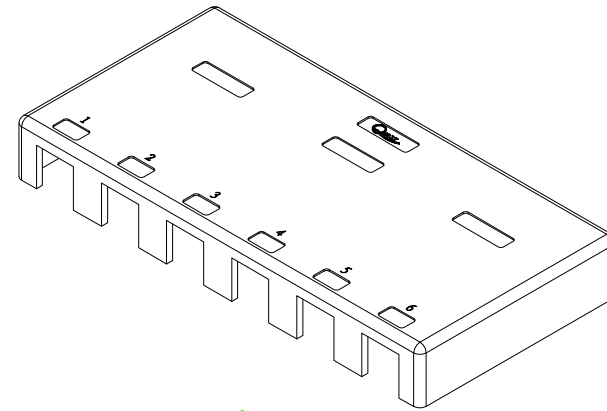

MOUNT BOX

[Pruneable Design]

Prune the pillar height to suit keystone base if necessary

Materials:

Body : Fireproof ABS UL-94V0

Operation Temperature : -40 °C ~ +70 °C

DRAW NO:		ITEM NO:	NSB-5260
 APPR		CUSTOMER:	
UNIT: m/m	DESIGN	DATE:	
SCALE:	Ref. NO:	TOLERANCE:	· ± 1 · X ± 0.2 · XX ± 0.15