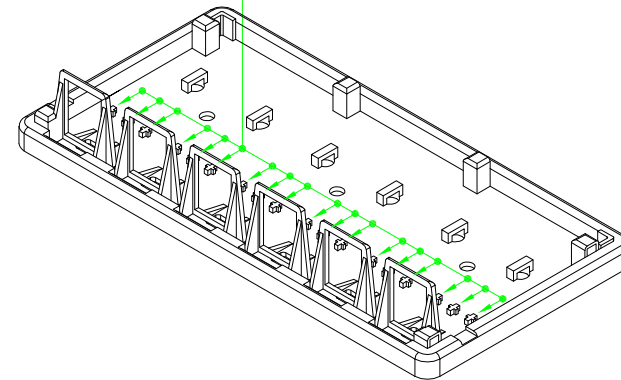

MOUNT BOX

[Pruneable Design]

Prune the pillar height to suit keystone base if necessary

Materials:

Body : Fireproof ABS UL-94V0

Operation Temperature : -40 °C ~ +70 °C

DRAW NO:		ITEM NO:	NSB-5260
 APPR		CUSTOMER:	
UNIT: m/m	DESIGN	DATE:	
SCALE:	Ref. NO:	TOLERANCE:	· ± 1 · X ± 0.2 · XX ± 0.15