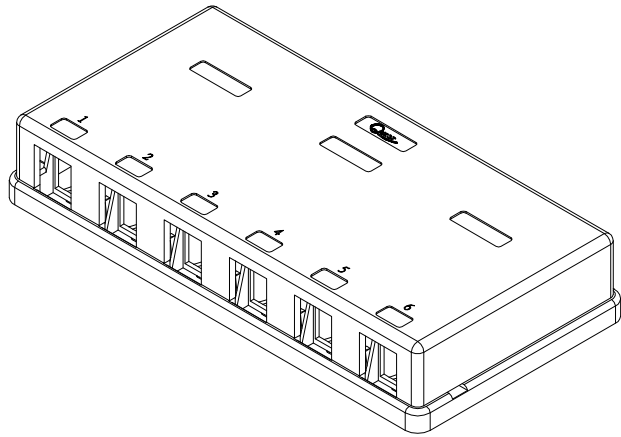

MOUNT BOX

[Pruneable Design]

Prune the pillar height to suit keystone base if necessary

Materials:

Body : Fireproof ABS UL-94V0

Operation Temperature : -40 °C ~ +70 °C

DRAW NO:		ITEM NO:	NSB-5260
 APPR		CUSTOMER:	
UNIT: m/m	DESIGN	DATE:	
SCALE:	Ref. NO:	TOLERANCE:	· ± 1 · X ± 0.2 · XX ± 0.15