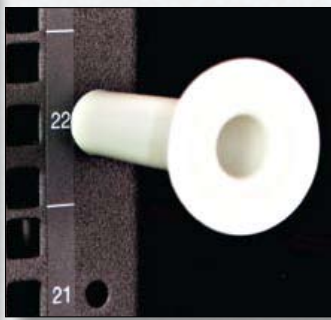

**CMP and
CMP-8**