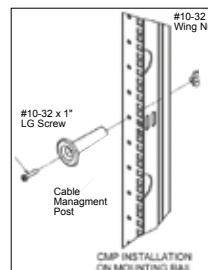

Great Lakes

Great Lakes Case & Cabinet Co., Inc.

product spotlight

*You manage your people,
we'll manage your cable!*

Features

- Versatile 3" high cable management post
- Soft edge turning radius
- Turns a Great Lakes' vertical mounting rail into a cable management guide
- Allows you to trim cables around the post to your rack mount cable manager

Part No. Description

CMP	Cable management post, 3"-H, (Qty. 1)
CMP-8	Cable management post kit, 3"H, (Qty. 8)