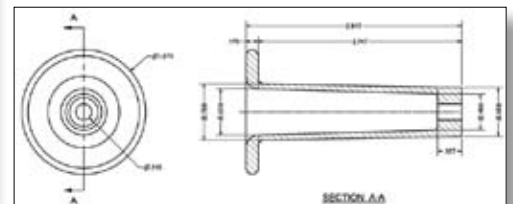

Great Lakes

Great Lakes Case & Cabinet Co., Inc.

product spotlight

*You manage your people,
we'll manage your cable!*

Features

- Versatile 3" high cable management post
- Soft edge turning radius
- Turns a Great Lakes' vertical mounting rail into a cable management guide
- Allows you to trim cables around the post to your rack mount cable manager

Part No. Description

CMP	Cable management post, 3"-H, (Qty. 1)
CMP-8	Cable management post kit, 3"H, (Qty. 8)