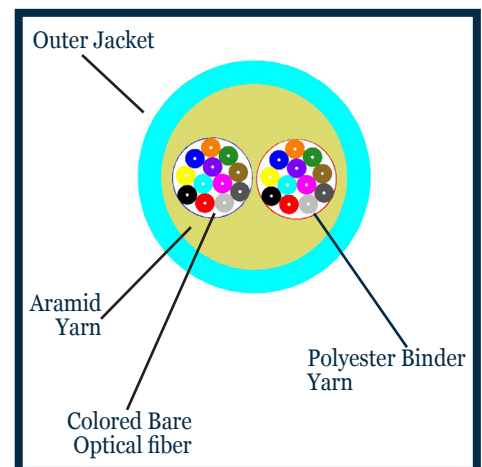

High-Density Micro Distribution, Plenum

www.TheLightConnection.com

Features and Benefits

- 250µm colored bare fibers
- Small O.D. for tight spaces
- NFPA262(Plenum)
- Available in all fiber types
- Meets the application requirement of National Electric Code (NEC) Article 770

Description

The Light Connection, Inc. High Density Micro Distribution Cable is composed of two contrasting color bound bundles of 12 colored glass optical fibers, aramid yarn, and a PVDF outer jacket. All component materials meet the EU RoHS and REACH Directive standards.

TLC High Density Micro Distribution Cable is available in 12 TIA standard colors or special-order colors. UL Listed OFNP cables are available, unrated cables may be supplied to accommodate special needs. Standard surface print denotes construction, NEC rating and fiber type, and includes footage markers. Custom print may also be accommodated.

Application

Plenum
Data Centers

Flame Rating

NFPA 262