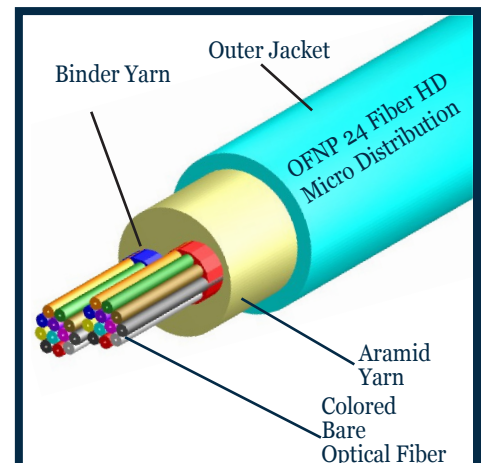

High-Density Micro Distribution, Plenum

www.TheLightConnection.com

Features and Benefits

- 250µm colored bare fibers
- Small O.D. for tight spaces
- NFPA262(Plenum)
- Available in all fiber types
- Meets the application requirement of National Electric Code (NEC) Article 770

Description

The Light Connection, Inc. High Density Micro Distribution Cable is composed of two contrasting color bound bundles of 12 colored glass optical fibers, aramid yarn, and a PVDF outer jacket. All component materials meet the EU RoHS and REACH Directive standards.

TLC High Density Micro Distribution Cable is available in 12 TIA standard colors or special-order colors. UL Listed OFNP cables are available, unrated cables may be supplied to accommodate special needs. Standard surface print denotes construction, NEC rating and fiber type, and includes footage markers. Custom print may also be accommodated.

Application

Plenum
Data Centers

Flame Rating

NFPA 262