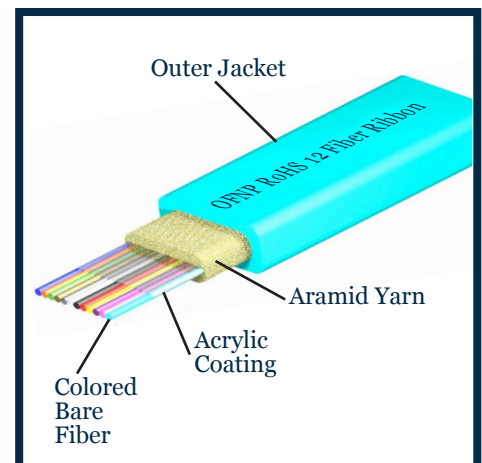

Ribbon Cable, Plenum

www.TheLightConnection.com

Features and Benefits

- Aramid strength member
- Standard count is 12 fiber with other counts available
- Compatible with all the current industry termination products
- Fan-Out Kits are available

Description

The Light Connection, Inc. Ribbon Cable is composed of 2-12 bare colored optical fibers within an acetate matrix, aramid yarn, and a PVC outer jacket. All component materials meet the EU RoHS and REACH Directive standards.

TLC Ribbon Cable is available in 12 TIA standard colors or special order colors. UL Listed OFNP cables are available, and unrated cables may be supplied to accommodate special needs. Standard surface print denotes construction, NEC rating, and fiber type, and includes footage markers. Custom print may also be accommodated.

Application

Plenum
Data Centers

Flame Rating

NFPA 262