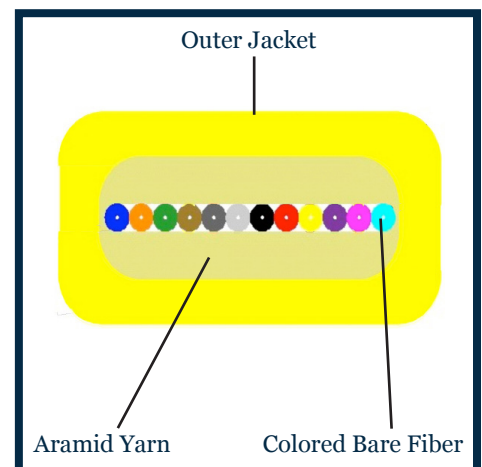

Ribbon Cable, Plenum

www.TheLightConnection.com

Features and Benefits

- Aramid strength member
- Standard count is 12 fiber with other counts available
- Compatible with all the current industry termination products
- Fan-Out Kits are available

Description

The Light Connection, Inc. Ribbon Cable is composed of 2-12 bare colored optical fibers within an acetate matrix, aramid yarn, and a PVC outer jacket. All component materials meet the EU RoHS and REACH Directive standards.

TLC Ribbon Cable is available in 12 TIA standard colors or special order colors. UL Listed OFNP cables are available, and unrated cables may be supplied to accommodate special needs. Standard surface print denotes construction, NEC rating, and fiber type, and includes footage markers. Custom print may also be accommodated.

Application

Plenum
Data Centers

Flame Rating

NFPA 262