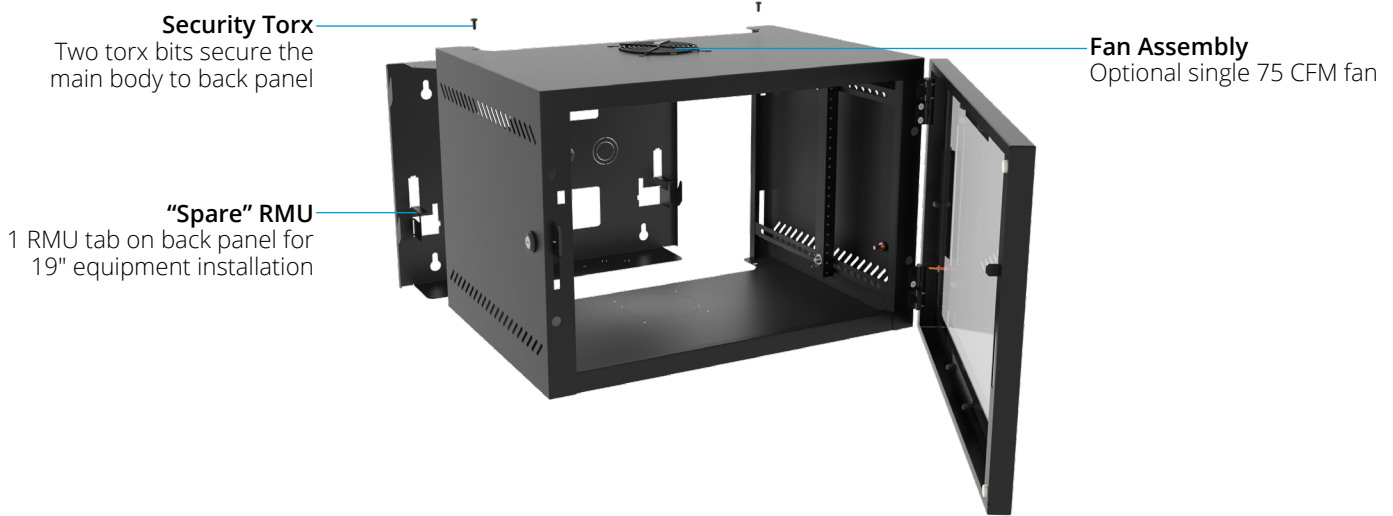

15WM

WALL MOUNT: IDEAL FOR SMALL AV APPLICATIONS

Part No.	RMU	H"	W"	D"	Usable Depth"	Max. Rail Spacing"	Door	Airflow
GL15WMP-B-00	7	15	22	18	17	N/A	Plexi	Fan not included
GL15WMS-B-00	7	15	22	18	17	N/A	Solid	Fan not included
GL15WMP-B-AF	7	15	22	18	17	N/A	Plexi	Fan Included
GL15WMS-B-AF	7	15	22	18	17	N/A	Solid	Fan Included

FEATURES

- One pair of #10-32 tapped mounting rails (depth adjustable), 100 lb. weight capacity
- A security bit separates the body from the back panel for easy one-person installation
- "Spare" 1 RMU tab on back panel allows power strip mounting without taking up rail space
- Color: Black
- Standards: UL2416, RoHS II