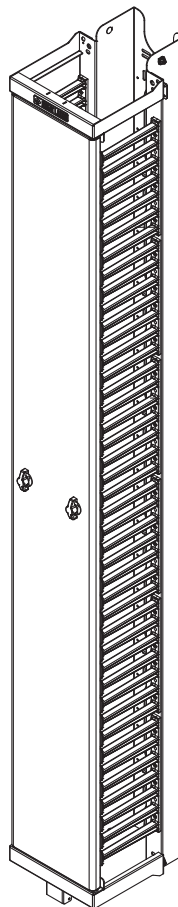

VCMX

TOP VIEW