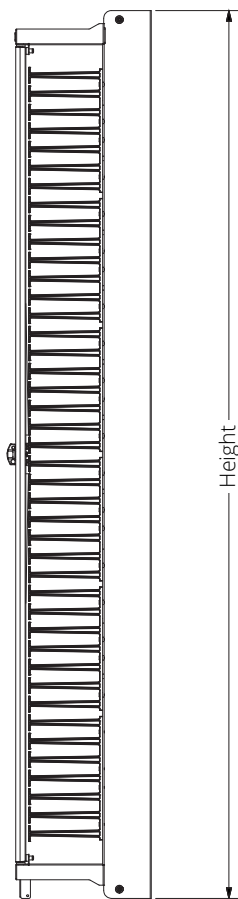

VCMX

TOP VIEW