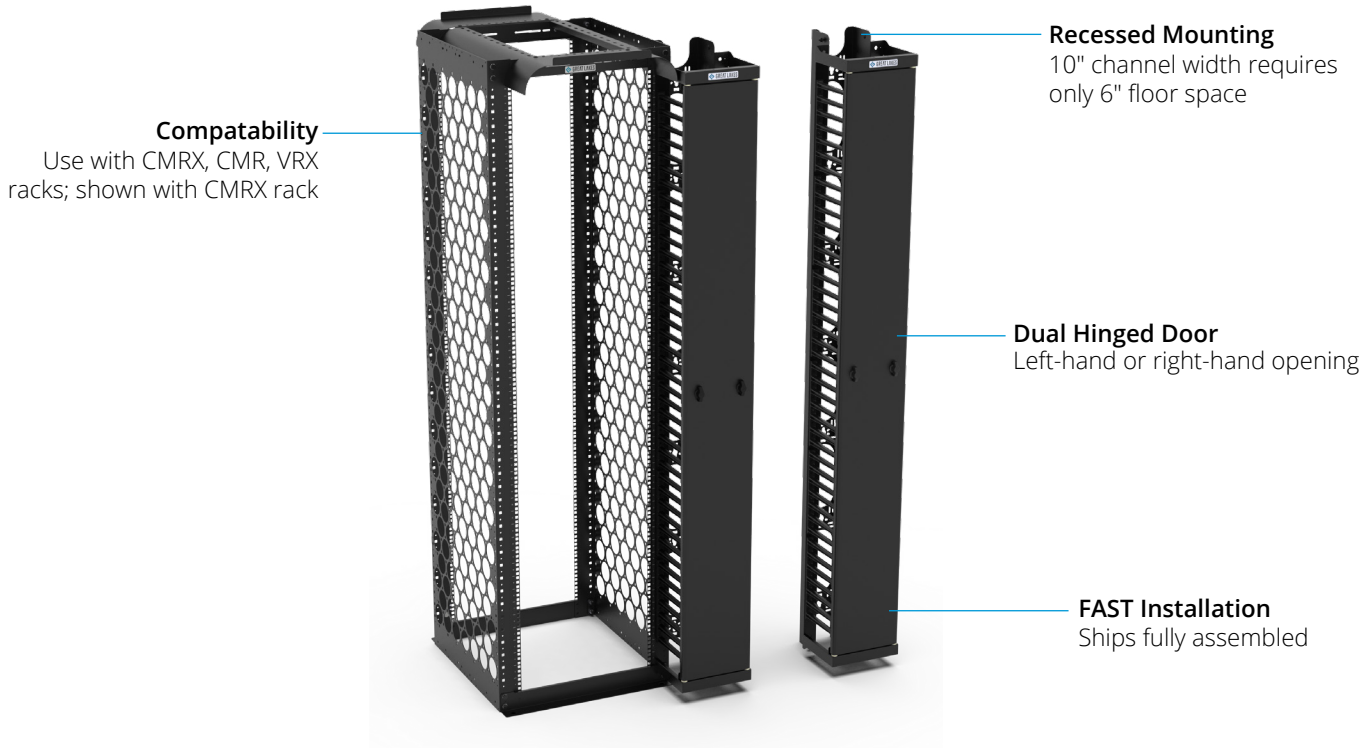

VCMX

VERTICAL CABLE MANAGEMENT WITH RECESSED MOUNTING

Part No.	RMU	H"	W"	Channel Config.	Color	Cable Fill*
VCMX-45U-1012FO-B	45	96.25	10*	Front Only	Black	82
VCMX-52U-1012FO-B	52	108.5	10*	Front Only	Black	82
VCMX-59U-1012FO-B	59	108.5	10*	Front Only	Black	82
VCMX-45U-1012FO-W	45	96.25	10*	Front Only	White	82
VCMX-52U-1012FO-W	52	108.5	10*	Front Only	White	82
VCMX-59U-1012FO-W	59	108.5	10*	Front Only	White	82

Note: 50% cable fill determined with CAT 6A cables with 0.3 outside diameter. * Manager is recessed when ganged with racks, 6" spacing.

RECESSED MOUNTING UTILIZES SMALLER FOOTPRINT

- Front only configuration, ships assembled
- Metal channel with plastic fingers
- Metal dual hinged front door for left-hand or right-hand opening
- Obround pattern along channel for cinch straps
- Keyhole pattern in multiple vertical locations along channel for button mounting PDUs