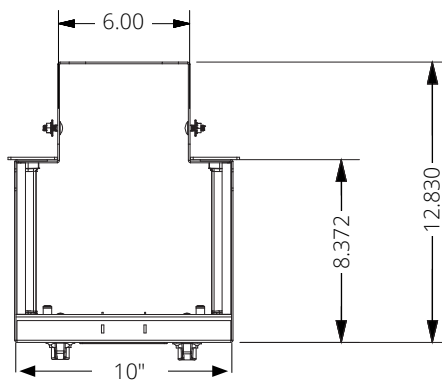

VCMX

TOP VIEW