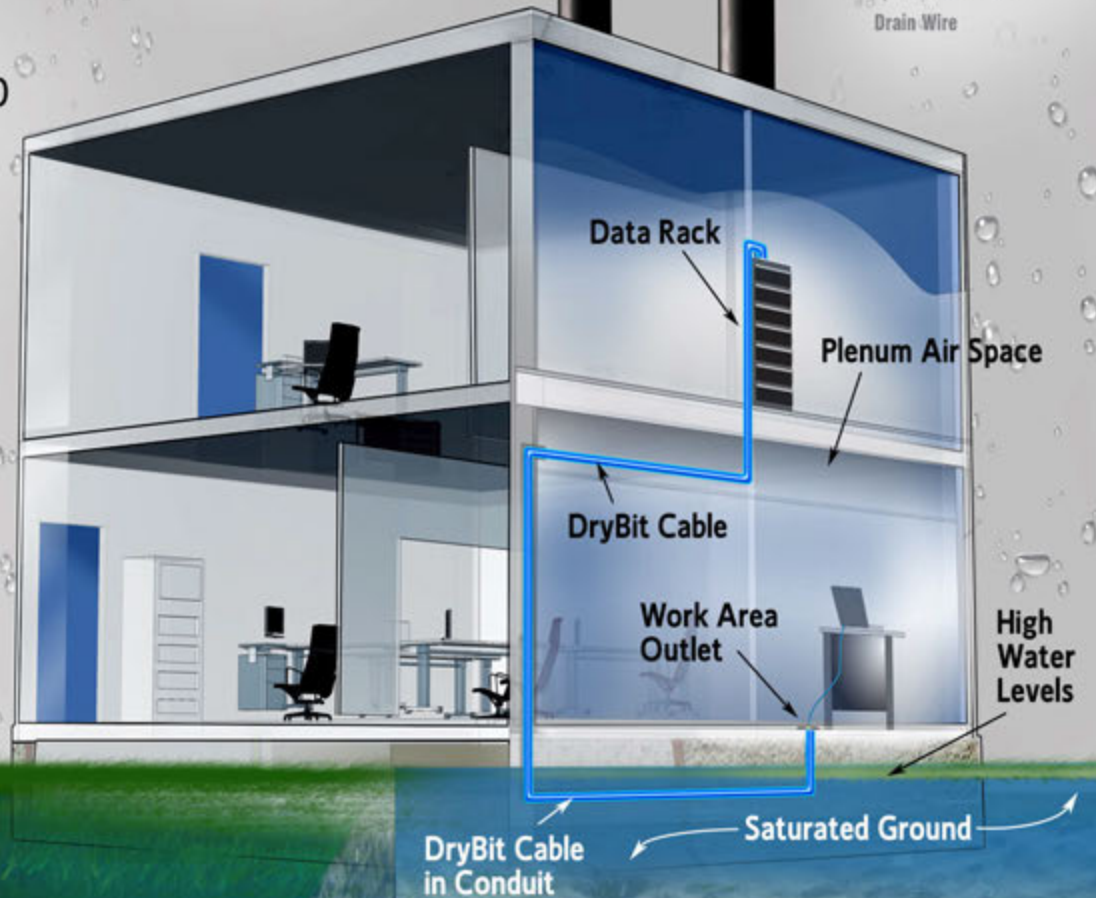

DryBit™

Category 6
Indoor/Outdoor
(Plenum) Cable

PRODUCT HIGHLIGHTS

- UL Verified Category 6
- UL Verified (A826376) for long-term water submersion
- UL Listed for Plenum Rating
- No-Gel Construction Simplifies Termination
- Drybit Barrier Ensures Optimum Electrical Performance
- Supports PoE (Up to 100 Watts) for Lights, Cameras, WAPs, ect.
- Supports Gigabit Ethernet

UTP

Dual Layer Overall Jacket
Star Filler
DryBit™ Barrier

FUTP

Dual Layer Overall Jacket
Star Filler
DryBit™ Barrier w/ integrated shield
Polyester Tape
Drain Wire

HITACHI
Inspire the Next

 Hitachi Cable America Inc.
www.hca.hitachi-cable.com