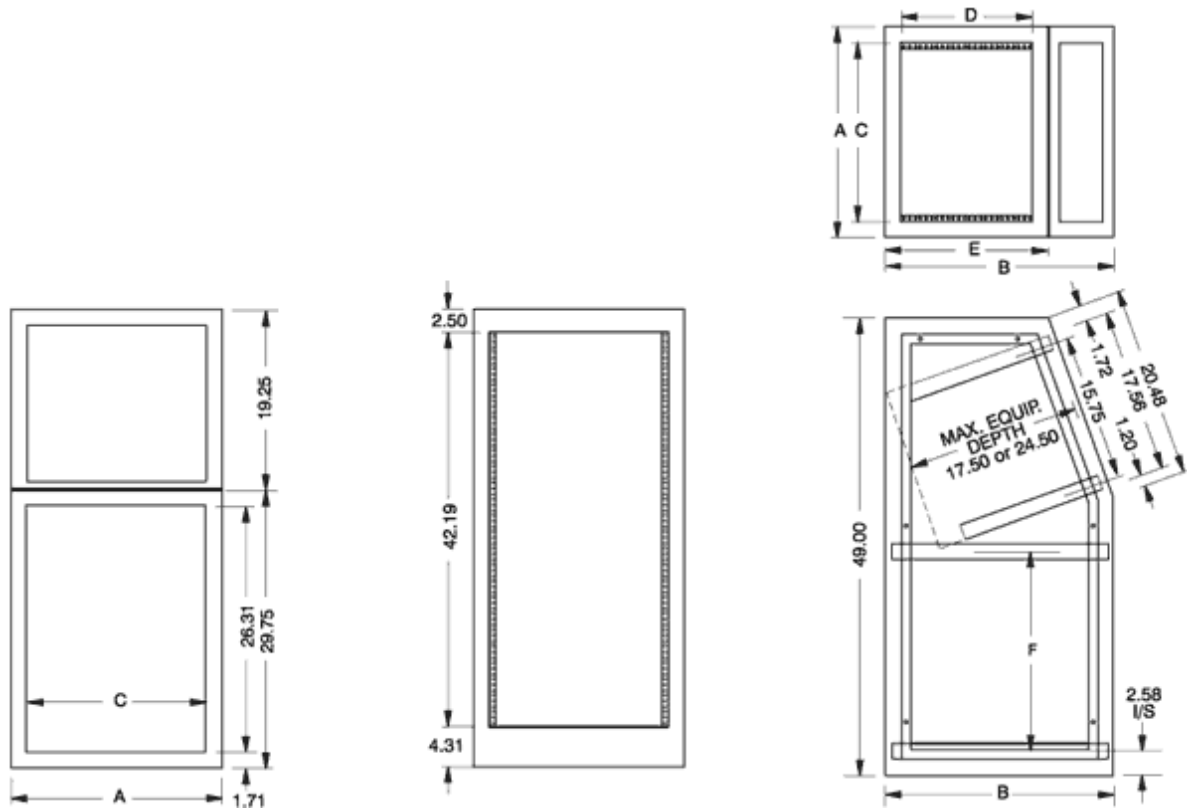

Quality Products. Service Excellence.

Modular Rack Mount Consoles *1564 Series*

600 lbs (272 kg) Weight Capacity

Features

- Constructed in 14-gauge steel (frame) and 14-gauge steel (rails).
- Choice of two depths, 24.5", and 31.5" usable depth.
- Sloped panel height of 17.5" (10 U).
- Front panel height of 26.25" (15U).
- Finished in textured RAL9005 black powder paint. Complies with the Greenguard guidelines for indoor air quality.
- 600 lbs (272 kg) **static load rating**.
- TAA Compliant.
- RoHS Compliant.
- Manufactured in North America within an ISO 9001:2015 certified facility.

Unit is Shipped Complete with

- Two (2) pairs of EIA-compliant pre-installed upper and lower round hole-punched **combination rails**.
 - Starter pack of **1421N25** clip nuts
- One (1) Set of four (4) leveling feet

Accessories

- Rack Shelves
- Rack Panels
- Equipment Cooling
- Rack Mount Desk
- PDUs and Outlet Strips
- Cable Managers
- Mounting Hardware

1564 Frame and Side Panels

Part No.	Overall Dimensions		Mounting			Mounting Dimensions				
	Height	Width (A)	Depth (B)	Width (C)	E	F	Top (D) Fixed Rack Units	Upper Front Rack Units	Lower Front Rack Units	Rear Fixed Rack Units
1564A2BK1	49.89	22.56	24.50	19.06	17.50	21.31	8U	10U	15U	24U
1564B2BK1	49.89	22.56	31.50	19.06	24.50	19.56	12U	10U	15U	24U

Side Panels Sold in Pairs

1564 Doors

Door Type	Part No. Front Door	Part No. Rear Door
Solid	RSDF19026BK1	RSDF19042BK1
Louvered	RSDL19026BK1	RSDL19042BK1

Doors are constructed of 18 gauge steel and feature lockable latch.