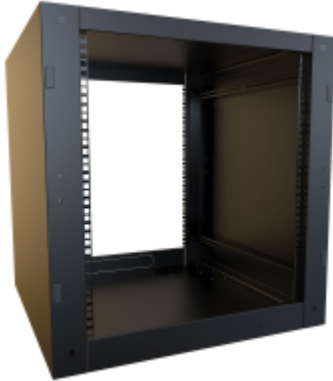

Quality Products. Service Excellence.

Server Rack Cabinet *RCSC Series*

1,500 lbs (680 kg) Weight Capacity

Ideal for your AV, IT/Server and Homelab applications, the RCSC Rack Cabinet features a stacking design that allows for up to three (3) cabinets* to be stacked atop each other. This Rack Cabinet is fully loaded and includes two (2) pairs of infinitely adjustable sliding EIA square-hole rails, punch-outs for cable entry and/or fan cooling and comes in a variety of sizes and depths.

Features:

- Constructed in 16-gauge steel.
- Includes two (2) pairs of infinitely adjustable 19" EIA compliant square-hole mounting rails with rack unit markings.
 - Starter pack of **CAGKIT1032-25** screws and cage nuts included with 12U units.
 - Starter pack of **CAGKIT1032-50** screws and cage nuts included with 24U units.
- Four (4) embosses are included with support for optional levelling feet or casters.
- Grounding studs are provided on the body.
- The top and bottom of the RCSC include two (2) laser knockouts (per side) for cable-entry or fans (includes gasket strip material).
- Includes a laser knockout rear gland plate for floor-level cable entry.
- Ships unassembled in a flat pack container for easy handling and shipping protection.