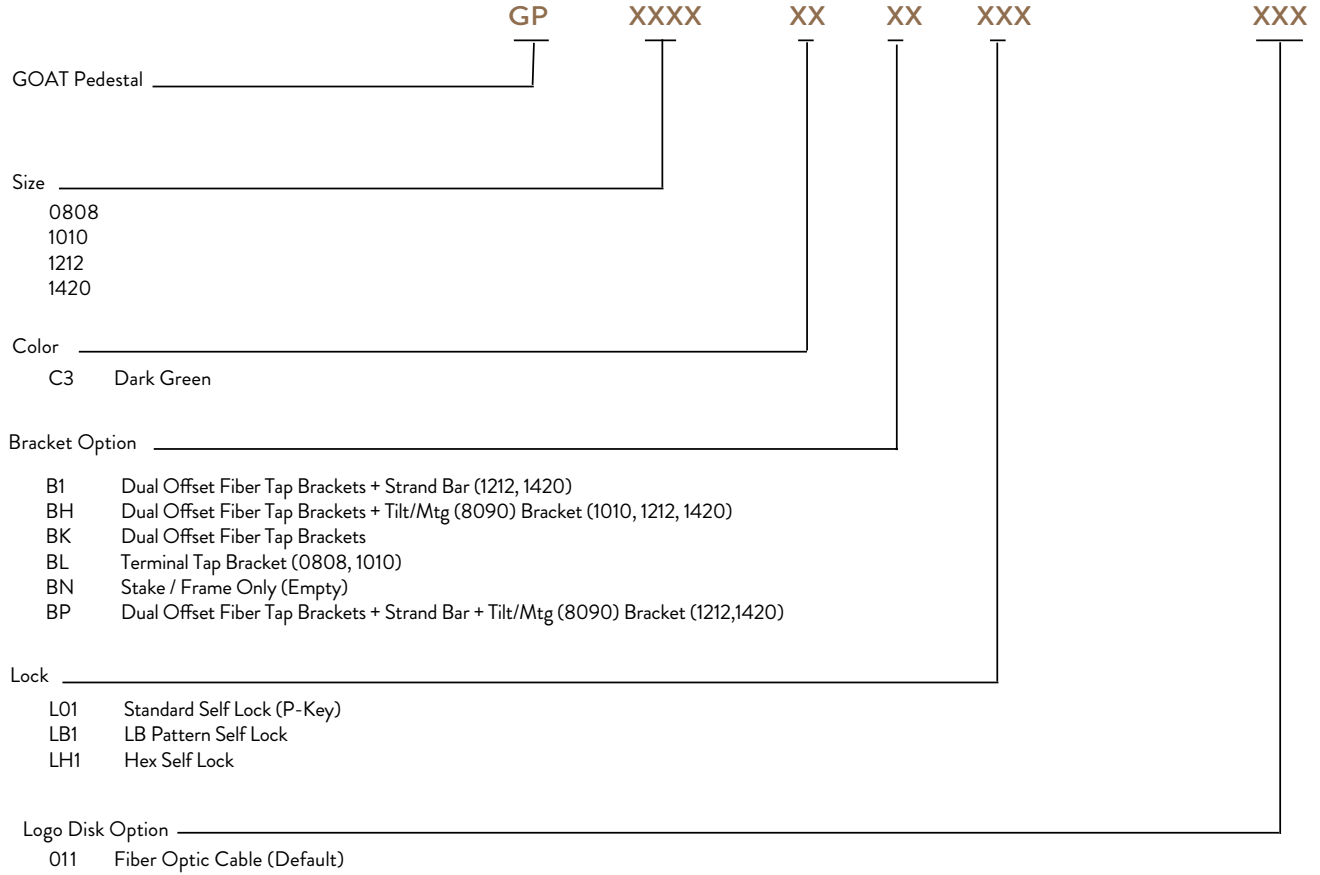

GP PART NUMBER MATRIX

CHANNELL

Where The Industry Connects.

www.channell.com

All specifications subject to change without notice. © 2023 Channell Commercial Corporation. All rights reserved.

071723