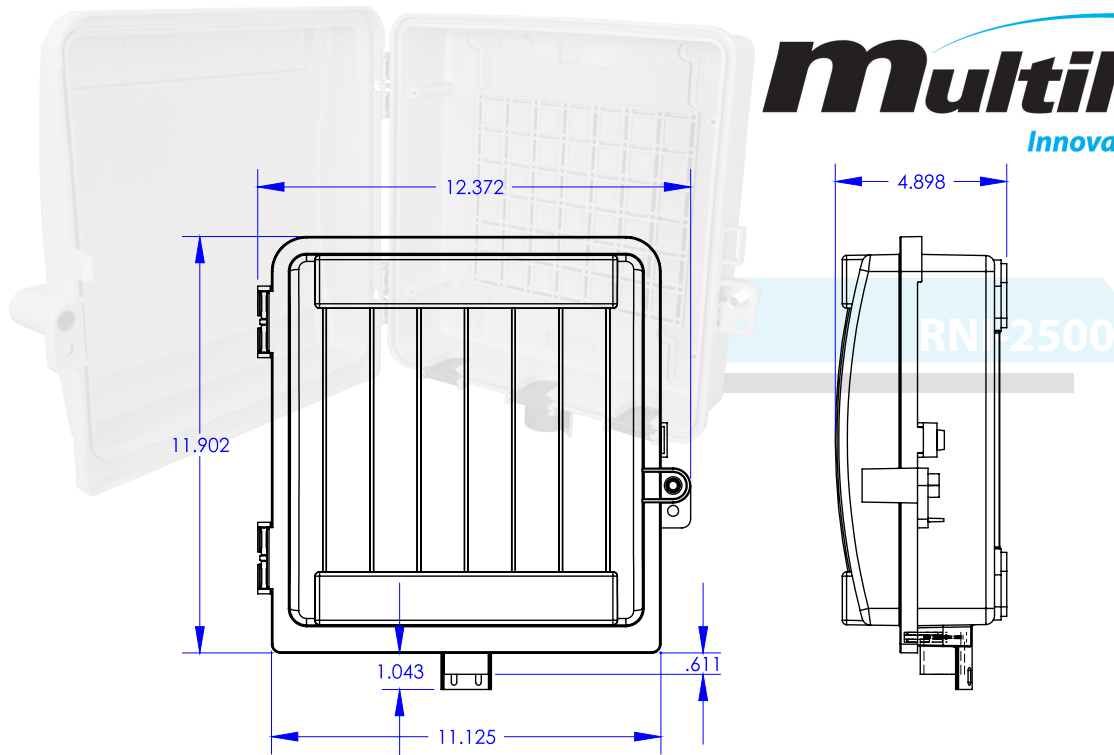

Contact Us

North America	Europe, Middle East & Africa	Latin & South America
Tel: +1 440 366 6966	Tel: +1 440 366 6966	Tel: +1 440 366 6966
Fax: +1 440 366 6802	Fax: +1 440 366 6802	Fax: +1 440 366 6802
Email: engsupport@gomultilink.com	Email: engsupport@gomultilink.com	Email: lasupport@gomultilink.com