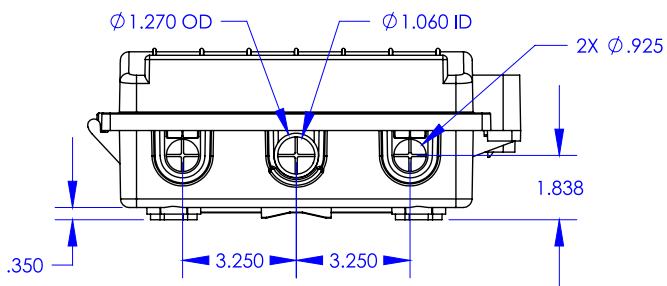

Contact Us

North America	Europe, Middle East & Africa	Latin & South America
Tel: +1 440 366 6966	Tel: +1 440 366 6966	Tel: +1 440 366 6966
Fax: +1 440 366 6802	Fax: +1 440 366 6802	Fax: +1 440 366 6802
Email: engsupport@gomultilink.com	Email: engsupport@gomultilink.com	Email: lasupport@gomultilink.com