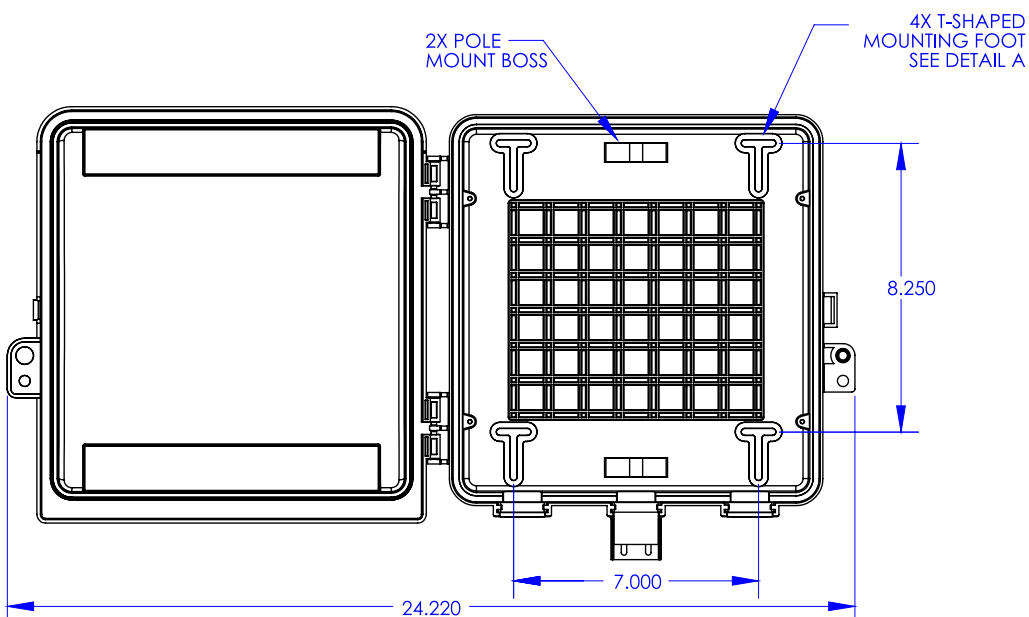

Contact Us

North America	Europe, Middle East & Africa	Latin & South America
Tel: +1 440 366 6966	Tel: +1 440 366 6966	Tel: +1 440 366 6966
Fax: +1 440 366 6802	Fax: +1 440 366 6802	Fax: +1 440 366 6802
Email: engsupport@gomultilink.com	Email: engsupport@gomultilink.com	Email: lasupport@gomultilink.com