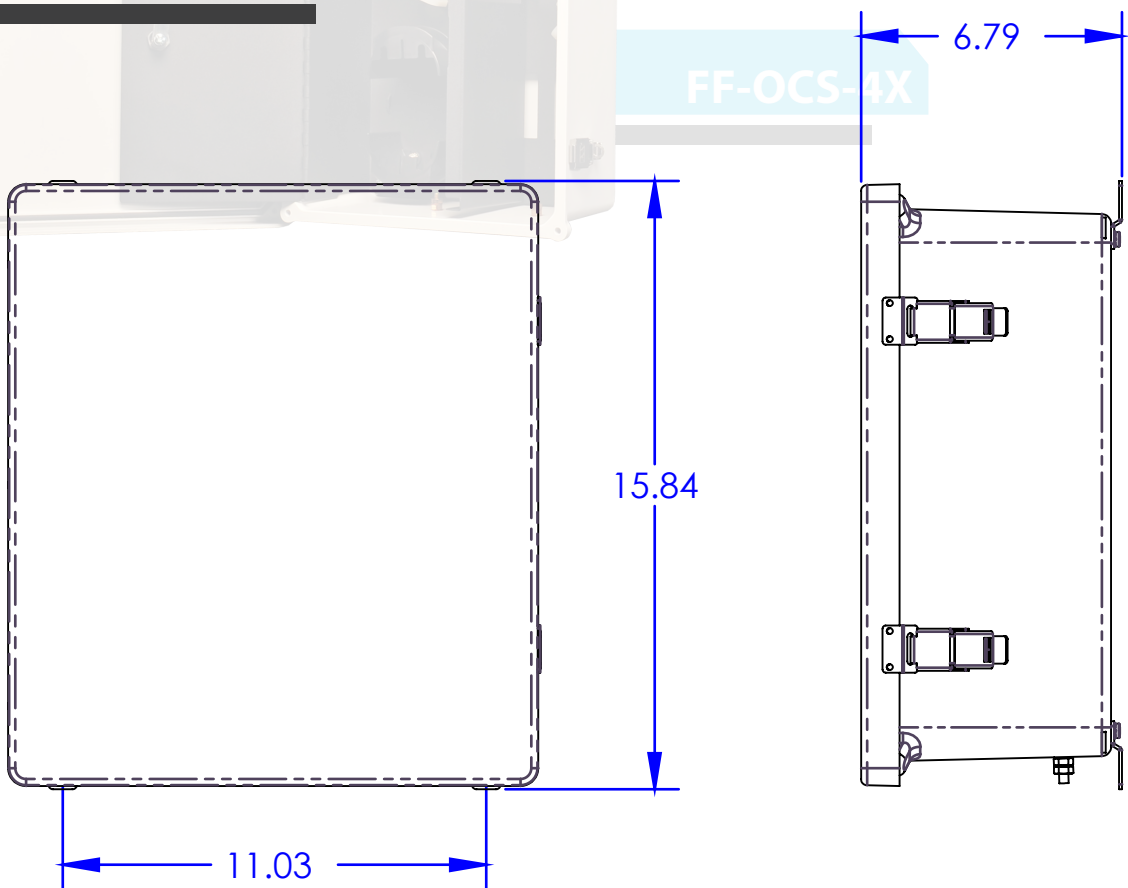

Detailed Dimensions

FF-OCS-4X

Contact Us

North America	Europe, Middle East & Africa	Latin & South America
Tel: +1 440 366 6966	Tel: +1 440 366 6966	Tel: +1 440 366 6966
Fax: +1 440 366 6802	Fax: +1 440 366 6802	Fax: +1 440 366 6802
Email: engsupport@gomultilink.com	Email: engsupport@gomultilink.com	Email: lasupport@gomultilink.com