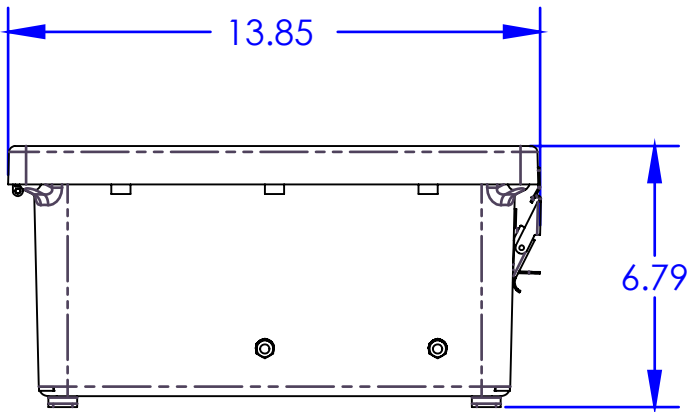

Detailed Dimensions

FF-OCS-4X

Contact Us

North America	Europe, Middle East & Africa	Latin & South America
Tel: +1 440 366 6966	Tel: +1 440 366 6966	Tel: +1 440 366 6966
Fax: +1 440 366 6802	Fax: +1 440 366 6802	Fax: +1 440 366 6802
Email: engsupport@gomultilink.com	Email: engsupport@gomultilink.com	Email: lasupport@gomultilink.com