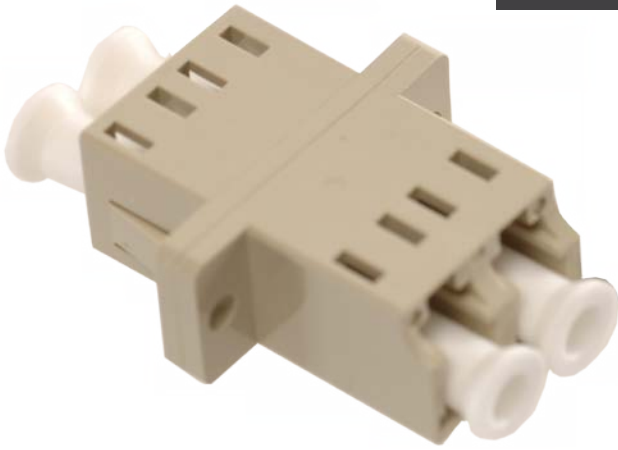

LC Duplex

065-204-10

Product Description

The Multilink Surelight family of connectivity solutions brings you one step closer to making end to end connections. Surelight makes it simpler, faster, and more reliable to install and use in the field. The Surelight lineup includes Field Installable Connectors, Connectors, IP Connectors, Mechanical Splice and Splice Sleeves, Tool Kits, Fan out Kits, Fan outs, Furcation Tubing, Adapters, Cleaning Kits, Microscopes, and Alcohol Wipes.

Specifications

Parameter	Specification
Type:	LC Duplex
Fiber Polish:	UPC
Mode:	MM
Sleeve Material:	Phos. Bronze
Color:	Beige
Foot Print:	SC Simplex

Copyright © 2016 Multilink Inc. • All rights reserved • Specifications subject to change without notice • Rev. June 20, 2016