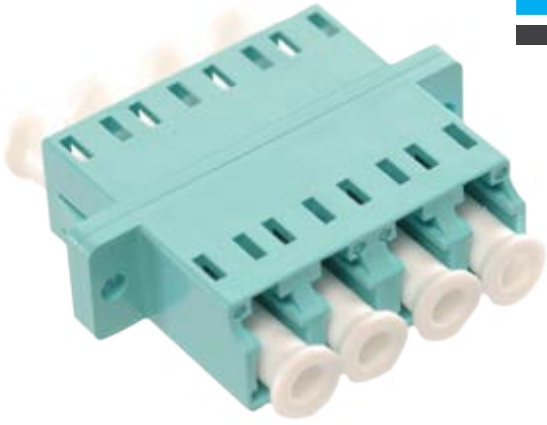

LC Quad, 10 GIG

065-241-10

Product Description

The Multilink Surelight family of connectivity solutions brings you one step closer to making end to end connections. Surelight makes it simpler, faster, and more reliable to install and use in the field. The Surelight lineup includes Field Installable Connectors, Connectors, IP Connectors, Mechanical Splice and Splice Sleeves, Tool Kits, Fan out Kits, Fan outs, Furcation Tubing, Adapters, Cleaning Kits, Microscopes, and Alcohol Wipes.

Specifications

Parameter	Specification
Type:	LC Quad 10 GIG
Fiber Polish:	UPC
Mode:	MM
Sleeve Material:	Phos. Bronze
Color:	Aqua
Foot Print:	SC Duplex

Multilink®

Innovation At Work

Multilink Inc.
 580 Ternes Ln
 Elyria, OH 44035
 Tel: (440) 366-6966
 Fax: (440) 366-6802