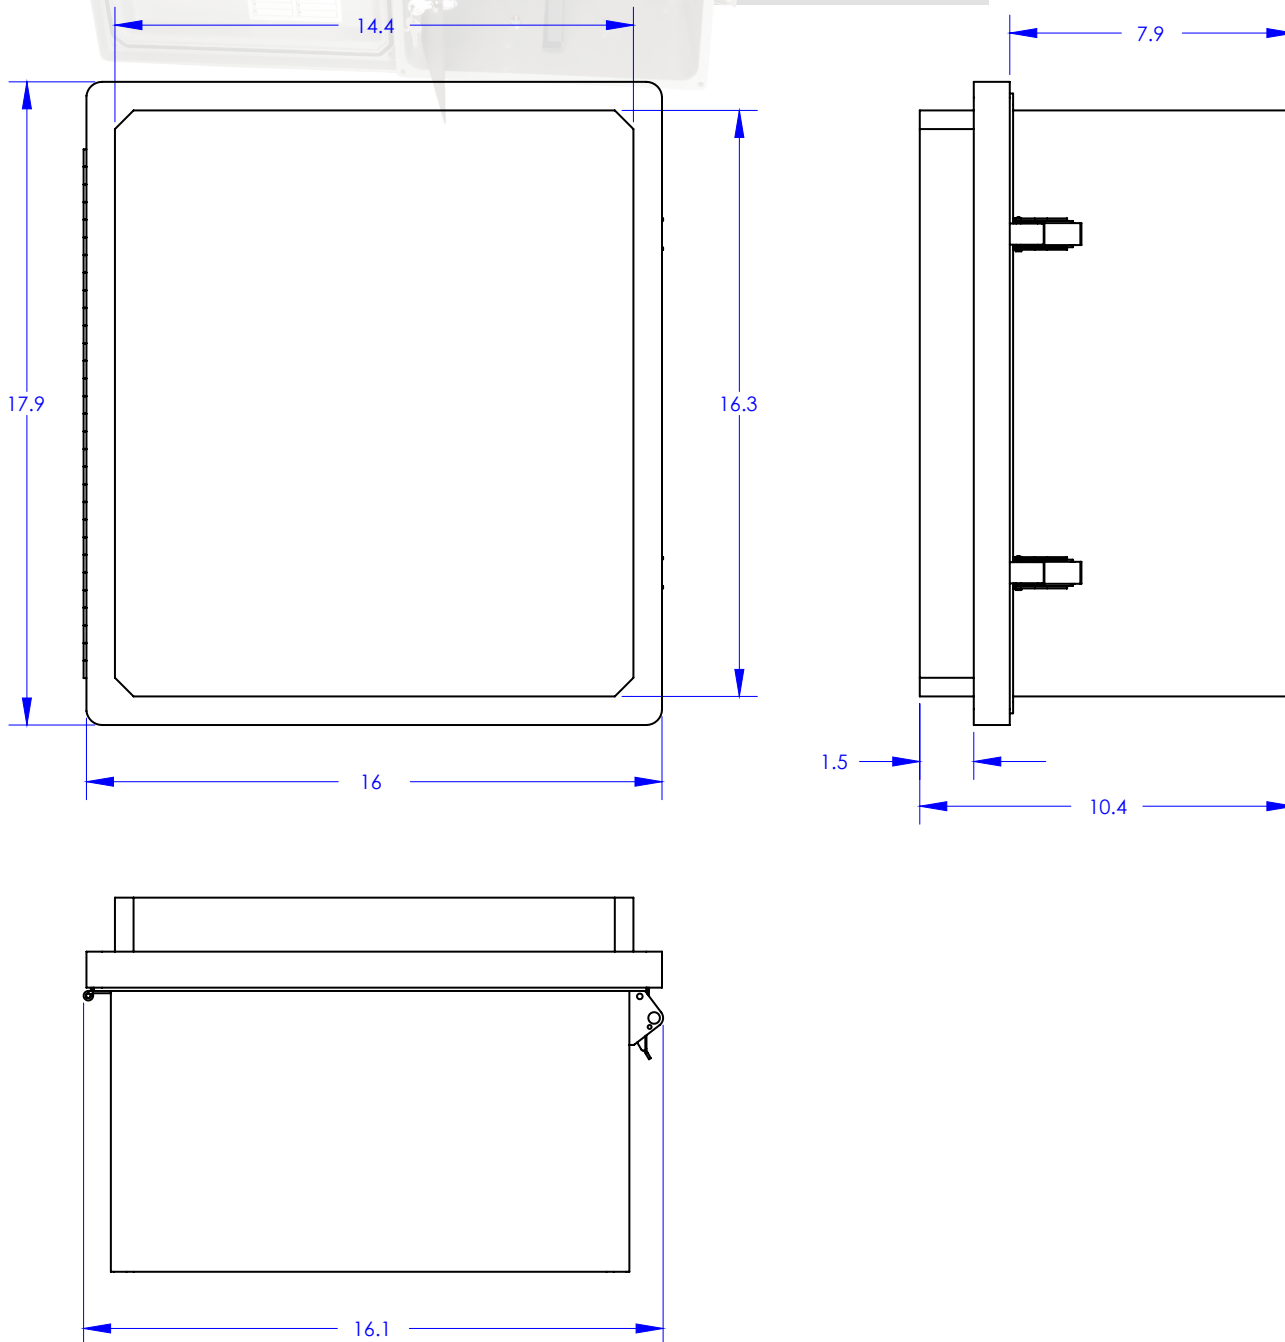

Detailed Dimensions

FF-OCS-6X

Contact Us

North America	Europe, Middle East & Africa	Latin & South America
Tel: +1 440 366 6966	Tel: +1 440 366 6966	Tel: +1 440 366 6966
Fax: +1 440 366 6802	Fax: +1 440 366 6802	Fax: +1 440 366 6802
Email: engsupport@gomultilink.com	Email: engsupport@gomultilink.com	Email: lasupport@gomultilink.com