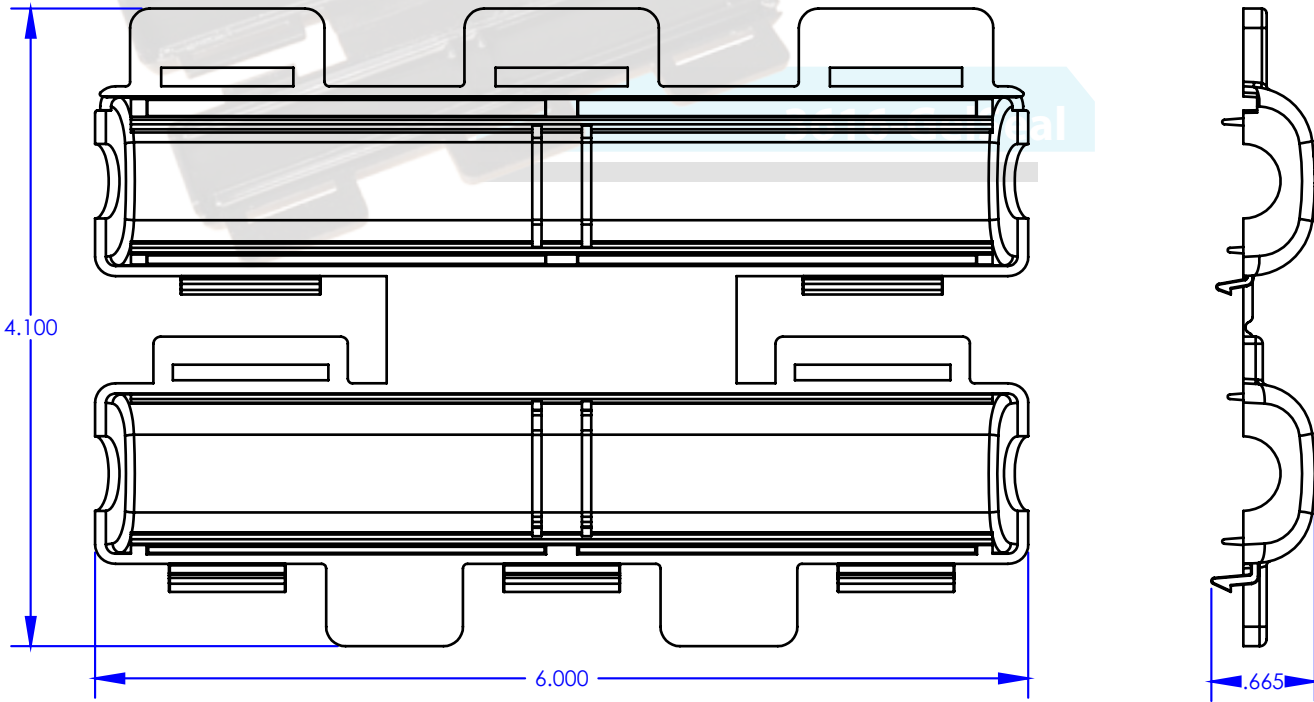

AS MOLDED

IN USE

www.GoMultilink.com

580 Ternes Ave. • Elyria, OH 44035 • 440.366.6966 • Fax: 440.366.6802 • engsupport@multilinkone.com
Copyright 2010 Multilink Inc. • All rights reserved • Specifications subject to change without notice