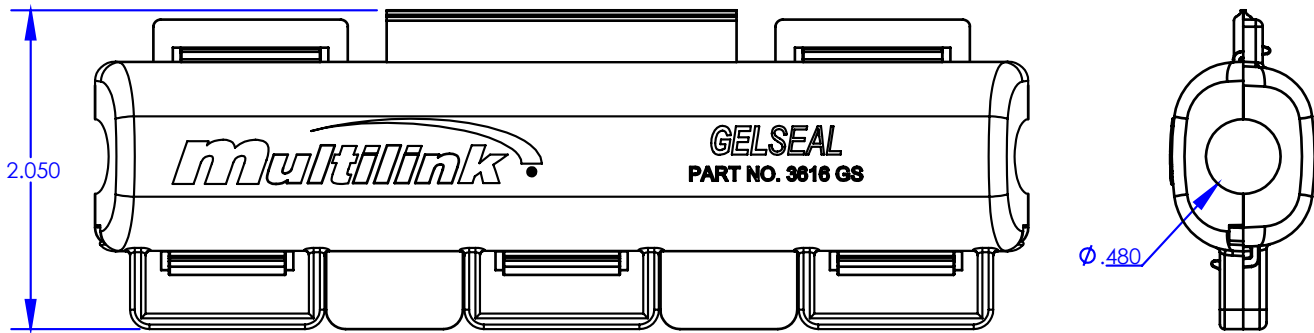

IN USE

www.GoMultilink.com

580 Ternes Ave. • Elyria, OH 44035 • 440.366.6966 • Fax: 440.366.6802 • engsupport@multilinkone.com
Copyright 2010 Multilink Inc. • All rights reserved • Specifications subject to change without notice