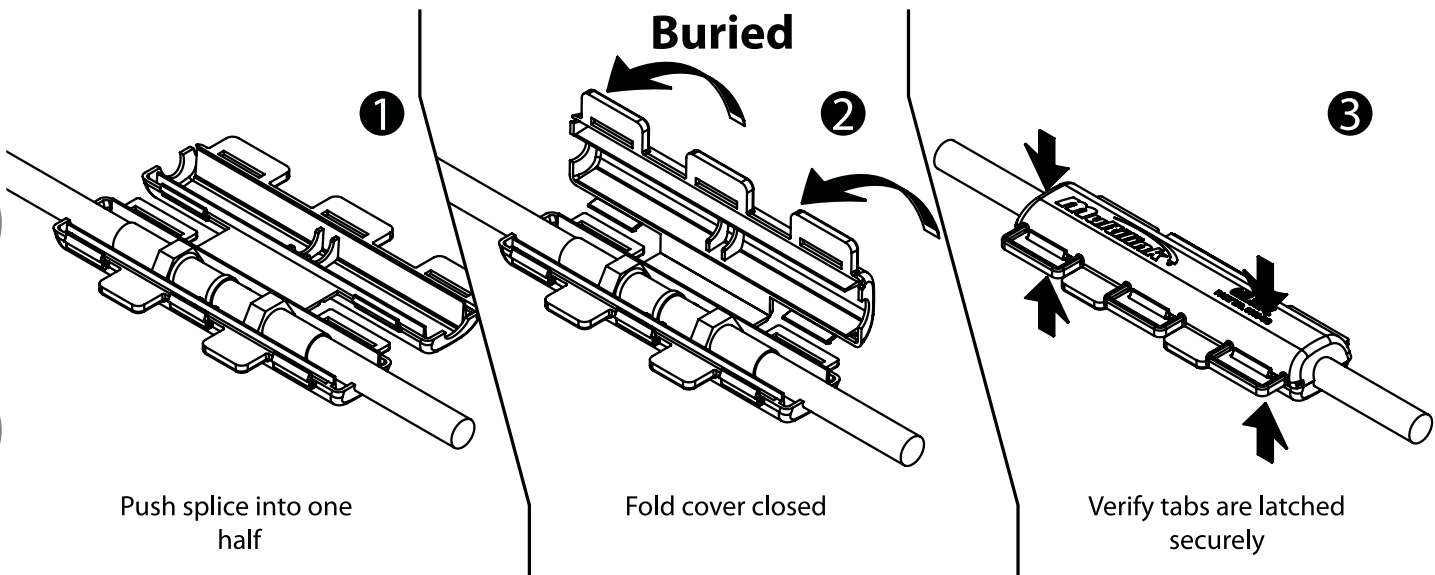

Installation

www.GoMultilink.com

580 Ternes Ave. • Elyria, OH 44035 • 440.366.6966 • Fax: 440.366.6802 • engsupport@multilinkone.com
Copyright 2010 Multilink Inc. • All rights reserved • Specifications subject to change without notice