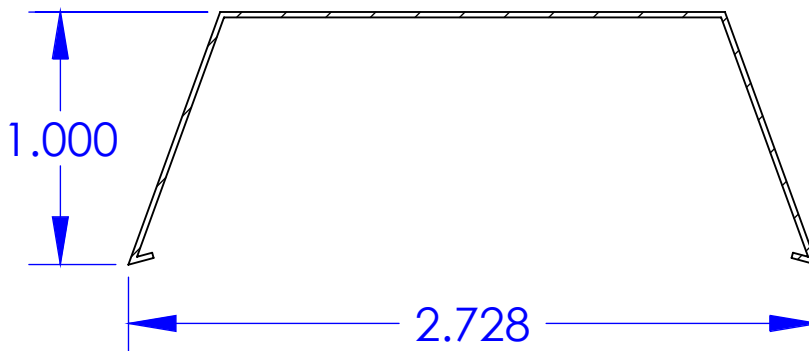

Butterfly Clip	33900
	Flush Wall Entry Plug	649-022-22
	Touch Up Paint	White - 12718 Beige - 12720 Brown - 12715 Brick Red - 12717
	Entry Tool	33800
	Cutting Tool	33815

Dimensional Drawings