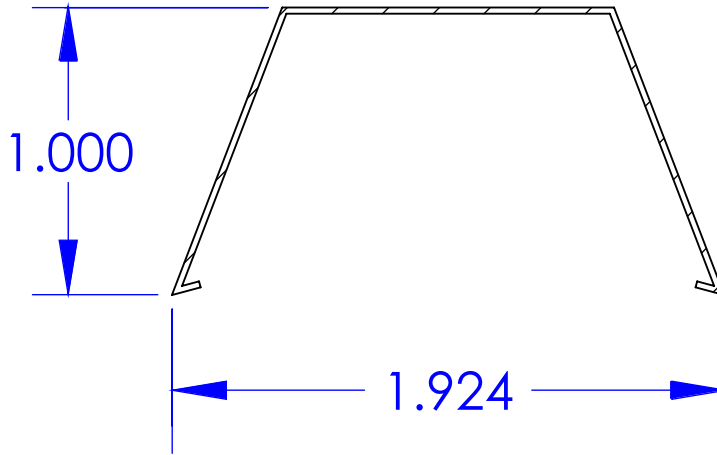

Dimensional Drawings