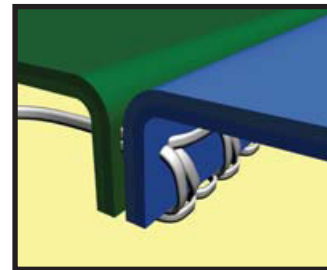

### Product Description

The Multilink Shoe Covers provide superior protection from work area contamination. The covers are made from a fluid impervious material, and the seamless sole provides added comfort and durability. All sizes are blue in color but thread colors along the opening of the cover allow for easy size identification. All seams are completely serged and the covers are non-conductive.

#### Serged Seams

This seam is produced when the threads are interlocked around the material edges for a strong stress-resistant seam.

Size	Length (A)	Height (B)	Top Relaxed (C)	Top Stretched (C)
Univ.	15 1/2"	6 1/2"	4 1/2"	10 1/2"
XL	17"	7"	5"	11"
2XL	19"	7 1/4"	5 1/2"	13"