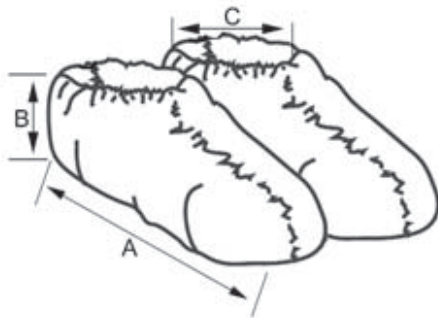

Shoe Covers

Product Description

The Multilink Shoe Covers provide superior protection from work area contamination. The covers are made from a fluid impervious material, and the seamless sole provides added comfort and durability. All sizes are blue in color but thread colors along the opening of the cover allow for easy size identification. All seams are completely serged and the covers are non-conductive.

General Specifications

Serged Seams

This seam is produced when the threads are interlocked around the material edges for a strong stress-resistant seam.

Size	Length (A)	Height (B)	Top Relaxed (C)	Top Stretched (C)
Univ.	15 1/2"	6 1/2"	4 1/2"	10 1/2"
XL	17"	7"	5"	11"
2XL	19"	7 1/4"	5 1/2"	13"

Ordering Information

Stock ID	Description
37934	Universal Size Shoe Cover - White Thread
37935	Extra Large Size Shoe Cover - Black Thread
37933	Double XL Size Shoe Cover - Blue Thread

Copyright © 2022 Multilink Inc. • All rights reserved • Specifications subject to change without notice • Rev. June 29, 2022 3:20 PM