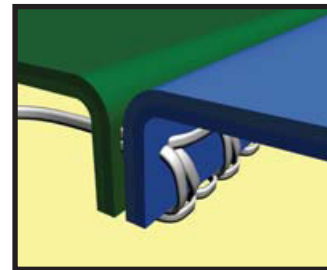

Shoe Covers

Product Description

The Multilink Shoe Covers provide superior protection from work area contamination. The covers are made from a fluid impervious material, and the seamless sole provides added comfort and durability. All sizes are blue in color but thread colors along the opening of the cover allow for easy size identification. All seams are completely serged and the covers are non-conductive.

General Specifications

Serged Seams

This seam is produced when the threads are interlocked around the material edges for a strong stress-resistant seam.

Size	Length (A)	Height (B)	Top Relaxed (C)	Top Stretched (C)
Univ.	15 1/2"	6 1/2"	4 1/2"	10 1/2"
XL	17"	7"	5"	11"
2XL	19"	7 1/4"	5 1/2"	13"

Ordering Information

Stock ID	Description
37934	Universal Size Shoe Cover - White Thread
37935	Extra Large Size Shoe Cover - Black Thread
37933	Double XL Size Shoe Cover - Blue Thread

Copyright © 2022 Multilink Inc. • All rights reserved • Specifications subject to change without notice • Rev. June 29, 2022 3:20 PM