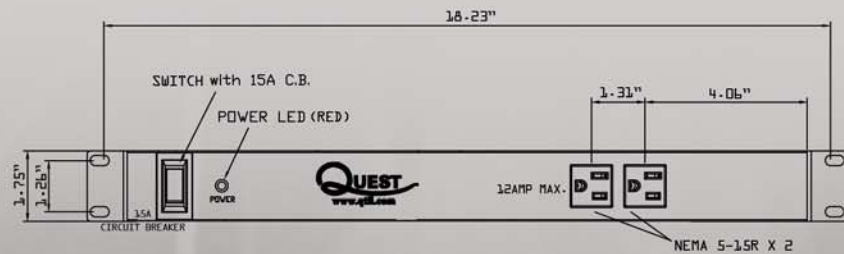

Mounting Style: Horizontal or Vertical

Mounting Hardware: Horizontal & vertical mounting hardware included

L x W x H: 19" x 3.5" x 1.75"

Rack Mount Units: 1RU (1.75")

AC Outlets (Front): 2

AC Outlets (Rear): 8

Housing: Cold Rolled Steel, Black

UL Listed: #E330297

Front View

HPS-E10A

EMI & Surge Protected
10 Outlets, 1050 joules

HPS-12P

Horizontal Rack Mount Power Strip – 12 outlets
Includes 6ft AC power cord with NEMA 5-15P plug