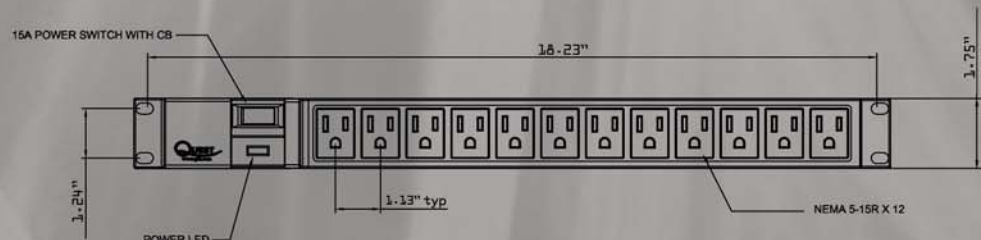

HPS-E12P

EMI & Surge Protected
12 Outlets, 1050 joules