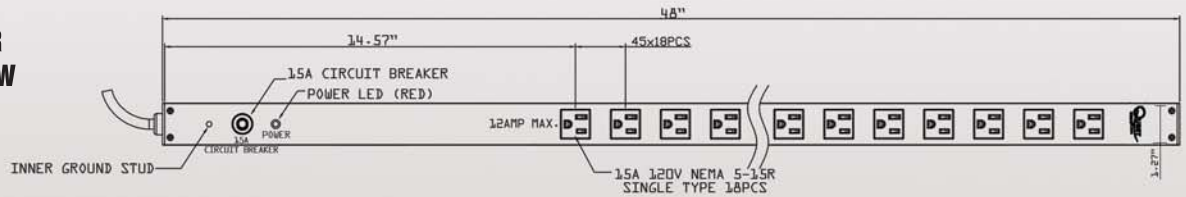

Circuit Breaker: 15A

Power LED: Red

AC Cord Length: 15ft

AC Power Cord: NEMA 5-15P, 14AWG SJT, 3 Cond. with Ground, Black, ABS UL 94V0

Housing: Aluminum, Black

UL Listed: #E330297

HPS-10A

Horizontal Rack Mount Power Strip – 10 outlets
Includes 6ft AC power cord with NEMA 5-15P plug

Mounting Style: Horizontal or Vertical

Mounting Hardware: Horizontal & vertical mounting hardware included

L x W x H: 19" x 3.5" x 1.75"

Rack Mount Units: 1RU (1.75")

AC Outlets (Front): 2

AC Outlets (Rear): 8