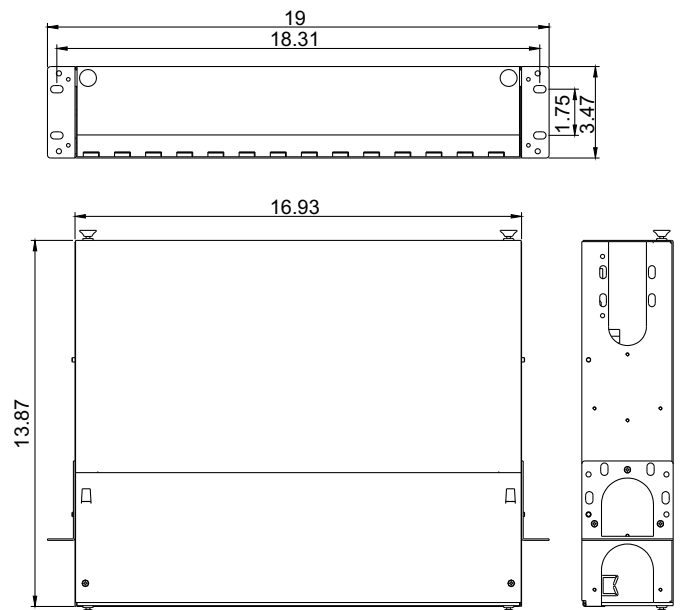

WC-2U6P

Features

- Available for IEC19"/23" & ETSI standard.
- Max capacity is 144 "Fibers" by using 6 adapter panels of 6 ports LC Quad;
Max capacity is 72 "Fibers" by using 6 adapter panels of 6 ports SC Duplex;
Max capacity is 72 "Fibers" by using 6 adapter panels of 12 ports ST/FC.
- RAL7035 or RAL9005, and RoHS compliant.
- One unit per package which is in 21.58*17.33*6.5 inches.
- Weight is 16.1 lbs after packaged.

Application

Dimension For Body and Panel

Other panel plate

Machine performance

- Dimension

Assembly

Included Accessories

| | | |
|---|---|---|
|  |  |  |
| <p>Mounting screws M6</p> | <p>Cable spool</p> | <p>Cross recess head screw M4x8mm (for tray)</p> |
|  |  |  |
| <p>Radiation sticker</p> | <p>4" plastic tie wraps</p> | <p>2" cable managers with adhesive bottom</p> |
|  |  | |
| <p>Port identification labels</p> | <p>M4 Nut/ Plain washer/Spring washer (for cable spool)</p> | |

STANDARD CONFIGURATION

| WC-2U6P | |
|--|--------|
| Description | Number |
| Mounting screws M6 | 4 |
| 4" plastic tie wraps | 4 |
| Radiation sticker | 1 |
| 2" cable managers with adhesive bottom | 4 |
| Port identification labels | 3 |
| Cross recess head screw M4x8mm (for tray) | 2 |
| Cable spool | 2 |
| M4 Nut/ Plain washer/Spring washer (for cable spool) | 4 |