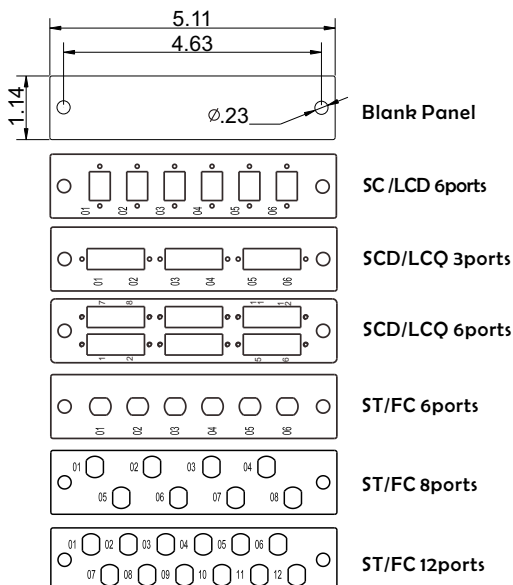

WC-2U6P

Features

- Available for IEC19"/23" & ETSI standard.
- Max capacity is 144 "Fibers" by using 6 adapter panels of 6 ports LC Quad;
Max capacity is 72 "Fibers" by using 6 adapter panels of 6 ports SC Duplex;
Max capacity is 72 "Fibers" by using 6 adapter panels of 12 ports ST/FC.
- RAL7035 or RAL9005, and RoHS compliant.
- One unit per package which is in 21.58*17.33*6.5 inches.
- Weight is 16.1 lbs after packaged.

Application

Dimension For Body and Panel

Other panel plate

Machine performance

- Dimension

Assembly

Included Accessories

| | | |
|---|---|---|
|  |  |  |
| <p>Mounting screws M6</p> | <p>Cable spool</p> | <p>Cross recess head screw M4x8mm (for tray)</p> |
|  |  |  |
| <p>Radiation sticker</p> | <p>4" plastic tie wraps</p> | <p>2" cable managers with adhesive bottom</p> |
|  |  | |
| <p>Port identification labels</p> | <p>M4 Nut/ Plain washer/Spring washer (for cable spool)</p> | |

STANDARD CONFIGURATION

| WC-2U6P | |
|--|--------|
| Description | Number |
| Mounting screws M6 | 4 |
| 4" plastic tie wraps | 4 |
| Radiation sticker | 1 |
| 2" cable managers with adhesive bottom | 4 |
| Port identification labels | 3 |
| Cross recess head screw M4x8mm (for tray) | 2 |
| Cable spool | 2 |
| M4 Nut/ Plain washer/Spring washer (for cable spool) | 4 |