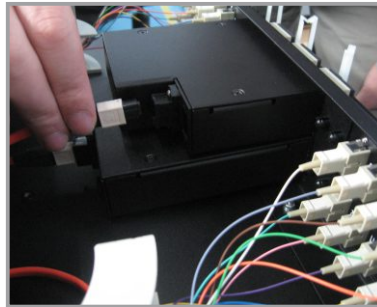

WC-2U6P

Features

- Available for IEC19"/23" & ETSI standard.
- Max capacity is 144 "Fibers" by using 6 adapter panels of 6 ports LC Quad;
Max capacity is 72 "Fibers" by using 6 adapter panels of 6 ports SC Duplex;
Max capacity is 72 "Fibers" by using 6 adapter panels of 12 ports ST/FC.
- RAL7035 or RAL9005, and RoHS compliant.
- One unit per package which is in 21.58*17.33*6.5 inches.
- Weight is 16.1 lbs after packaged.

Application

Dimension For Body and Panel

Other panel plate

Machine performance

- Dimension

Assembly

Included Accessories

| | | |
|---|---|---|
|  |  |  |
| <p>Mounting screws M6</p> | <p>Cable spool</p> | <p>Cross recess head screw M4x8mm (for tray)</p> |
|  |  |  |
| <p>Radiation sticker</p> | <p>4" plastic tie wraps</p> | <p>2" cable managers with adhesive bottom</p> |
|  |  | |
| <p>Port identification labels</p> | <p>M4 Nut/ Plain washer/Spring washer (for cable spool)</p> | |

STANDARD CONFIGURATION

| WC-2U6P | |
|--|--------|
| Description | Number |
| Mounting screws M6 | 4 |
| 4" plastic tie wraps | 4 |
| Radiation sticker | 1 |
| 2" cable managers with adhesive bottom | 4 |
| Port identification labels | 3 |
| Cross recess head screw M4x8mm (for tray) | 2 |
| Cable spool | 2 |
| M4 Nut/ Plain washer/Spring washer (for cable spool) | 4 |