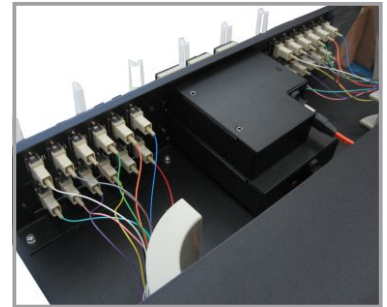

WC-2U6P

Features

- Available for IEC19"/23" & ETSI standard.
- Max capacity is 144 "Fibers" by using 6 adapter panels of 6 ports LC Quad;
Max capacity is 72 "Fibers" by using 6 adapter panels of 6 ports SC Duplex;
Max capacity is 72 "Fibers" by using 6 adapter panels of 12 ports ST/FC.
- RAL7035 or RAL9005, and RoHS compliant.
- One unit per package which is in 21.58*17.33*6.5 inches.
- Weight is 16.1 lbs after packaged.

Application

Dimension For Body and Panel

Other panel plate

Machine performance

- Dimension

Assembly

Included Accessories

| | | |
|---|---|---|
|  |  |  |
| <p>Mounting screws M6</p> | <p>Cable spool</p> | <p>Cross recess head screw M4x8mm (for tray)</p> |
|  |  |  |
| <p>Radiation sticker</p> | <p>4" plastic tie wraps</p> | <p>2" cable managers with adhesive bottom</p> |
|  |  | |
| <p>Port identification labels</p> | <p>M4 Nut/ Plain washer/Spring washer (for cable spool)</p> | |

STANDARD CONFIGURATION

| WC-2U6P | |
|--|--------|
| Description | Number |
| Mounting screws M6 | 4 |
| 4" plastic tie wraps | 4 |
| Radiation sticker | 1 |
| 2" cable managers with adhesive bottom | 4 |
| Port identification labels | 3 |
| Cross recess head screw M4x8mm (for tray) | 2 |
| Cable spool | 2 |
| M4 Nut/ Plain washer/Spring washer (for cable spool) | 4 |