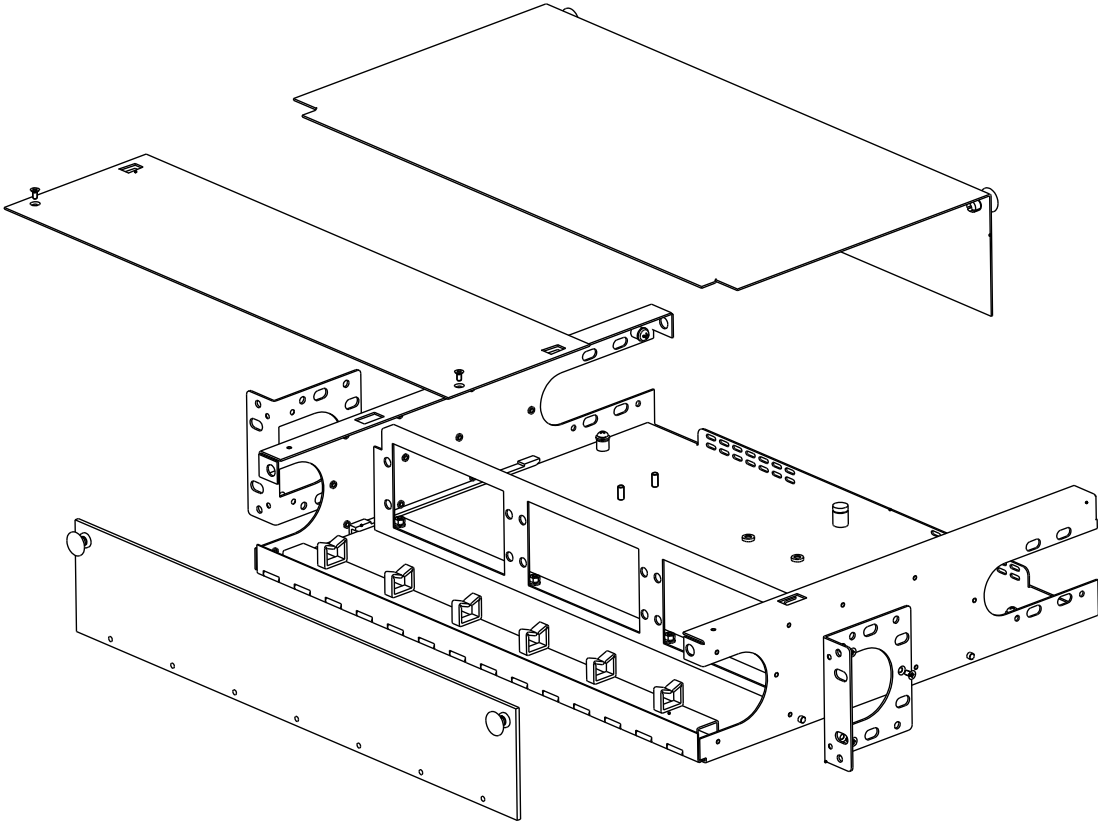

WC-2U6P

Features

- Available for IEC19"/23" & ETSI standard.
- Max capacity is 144 "Fibers" by using 6 adapter panels of 6 ports LC Quad;
Max capacity is 72 "Fibers" by using 6 adapter panels of 6 ports SC Duplex;
Max capacity is 72 "Fibers" by using 6 adapter panels of 12 ports ST/FC.
- RAL7035 or RAL9005, and RoHS compliant.
- One unit per package which is in 21.58*17.33*6.5 inches.
- Weight is 16.1 lbs after packaged.

Application

Dimension For Body and Panel

Other panel plate

Machine performance

- Dimension

Assembly

Included Accessories

| | | |
|---|---|---|
|  |  |  |
| <p>Mounting screws M6</p> | <p>Cable spool</p> | <p>Cross recess head screw M4x8mm (for tray)</p> |
|  |  |  |
| <p>Radiation sticker</p> | <p>4" plastic tie wraps</p> | <p>2" cable managers with adhesive bottom</p> |
|  |  | |
| <p>Port identification labels</p> | <p>M4 Nut/ Plain washer/Spring washer (for cable spool)</p> | |

STANDARD CONFIGURATION

| WC-2U6P | |
|--|--------|
| Description | Number |
| Mounting screws M6 | 4 |
| 4" plastic tie wraps | 4 |
| Radiation sticker | 1 |
| 2" cable managers with adhesive bottom | 4 |
| Port identification labels | 3 |
| Cross recess head screw M4x8mm (for tray) | 2 |
| Cable spool | 2 |
| M4 Nut/ Plain washer/Spring washer (for cable spool) | 4 |