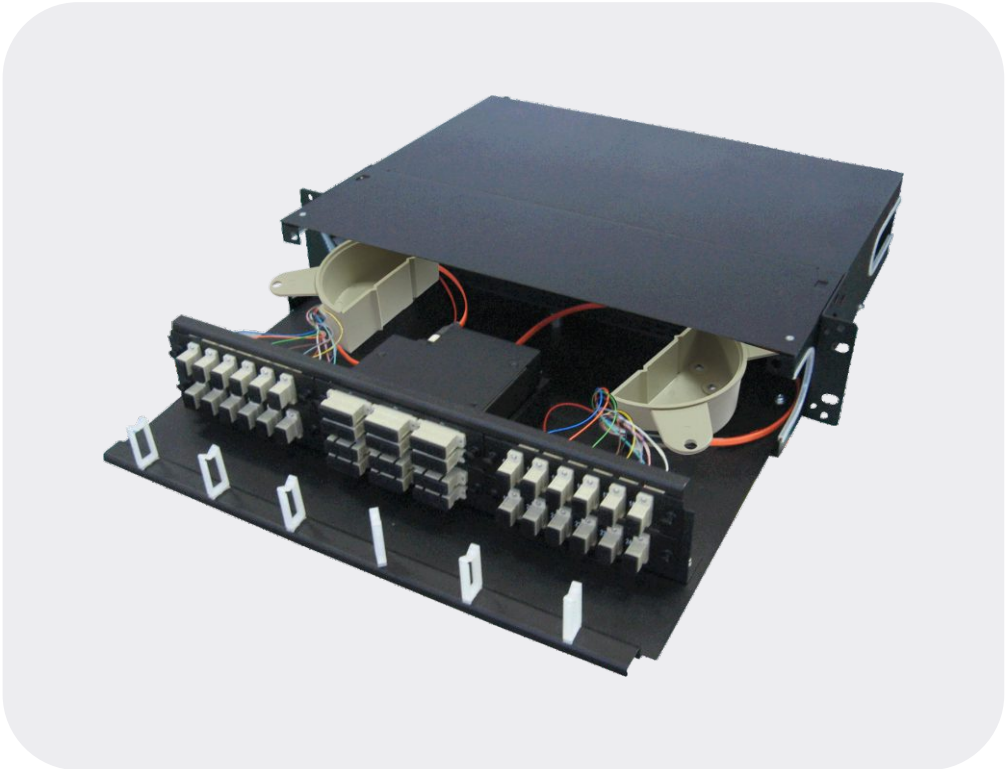

WC-2U6P

Features

- Available for IEC19"/23" & ETSI standard.
- Max capacity is 144 "Fibers" by using 6 adapter panels of 6 ports LC Quad;
Max capacity is 72 "Fibers" by using 6 adapter panels of 6 ports SC Duplex;
Max capacity is 72 "Fibers" by using 6 adapter panels of 12 ports ST/FC.
- RAL7035 or RAL9005, and RoHS compliant.
- One unit per package which is in 21.58*17.33*6.5 inches.
- Weight is 16.1 lbs after packaged.

Application

Dimension For Body and Panel

Other panel plate

Machine performance

- Dimension

Assembly

Included Accessories

| | | |
|---|---|---|
|  |  |  |
| <p>Mounting screws M6</p> | <p>Cable spool</p> | <p>Cross recess head screw M4x8mm (for tray)</p> |
|  |  |  |
| <p>Radiation sticker</p> | <p>4" plastic tie wraps</p> | <p>2" cable managers with adhesive bottom</p> |
|  |  | |
| <p>Port identification labels</p> | <p>M4 Nut/ Plain washer/Spring washer (for cable spool)</p> | |

STANDARD CONFIGURATION

| WC-2U6P | |
|--|--------|
| Description | Number |
| Mounting screws M6 | 4 |
| 4" plastic tie wraps | 4 |
| Radiation sticker | 1 |
| 2" cable managers with adhesive bottom | 4 |
| Port identification labels | 3 |
| Cross recess head screw M4x8mm (for tray) | 2 |
| Cable spool | 2 |
| M4 Nut/ Plain washer/Spring washer (for cable spool) | 4 |