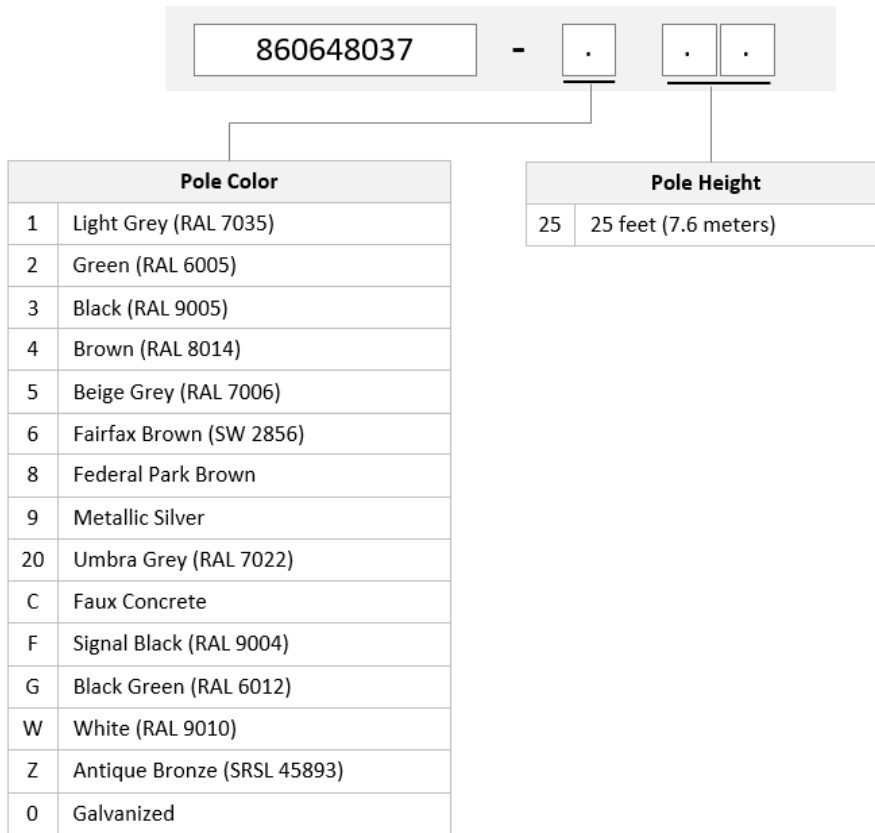

## General Specifications

<b>Antenna Compatibility, CommScope</b>	CommScope Canister Antennas
<b>Antenna Compatibility, Other Vendors</b>	ACE   AMPHENOL   GALTRONICS   GAMMA NU   JMA   KATHREIN   KMW   ROSENBERGER
<b>Antennas Included</b>	None
<b>Color</b>	Galvanized
<b>Color Options</b>	Antique Bronze (SRSL 45893)   Beige-Grey (RAL 7006)   Black (RAL 9005)   Black Green (RAL 6012)   Brown (RAL 8014)   Fairfax Brown (SW 2856)   Faux Concrete   Federal Park Brown   Green (RAL 6005)   Light Gray (RAL 7035)   Metallic Silver   Signal Black (RAL 9004)   Umbra Grey (RAL 7022)   White (RAL 9010)
<b>Compatible Foundation Type</b>	Embedded Pole   Embedded with Foam   Helical Anchor   Poured Concrete   Pre-Cast Concrete   Split Helical Anchors

## Ordering Tree

# 860648037 | Round Tapered