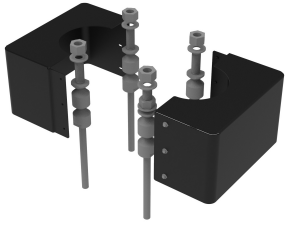

# 860641257 | BREAKAWAY BOLT AND COVER KIT

---

Break away bolt kit for poles with less than 930 pounds total mass, per AASHTO

## Product Classification

<b>Portfolio</b>	CommScope®
<b>Product Type</b>	Pole Accessory
<b>Product Brand</b>	Metro Cell
<b>Ordering Note</b>	CommScope® standard product with terms
<b>Warranty</b>	One year

## General Specifications

<b>Color</b>	Light Gray (RAL 7035)
<b>Color Options</b>	Black (RAL 9005)   Black Green (RAL 6012)   Brown (RAL 8014)   Green (RAL 6005)   Metallic Silver