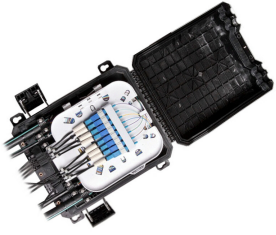

CW1527-000 | FDC-W8-FAT-S1/8-10NN-1N-INT

FDC Fiber Optic Splice/Patch Closure, Gel Cable Sealing, 8 SC/UPC Adapters, 24 fusion splices

Product Classification

| | |
|------------------------------|-----------------------------------------|
| Regional Availability | Asia |
| Product Type | Single-ended, rectangular fiber closure |
| Product Series | FDC |

General Specifications

| | |
|---------------------------------------|------------------------------------|
| Cable Ports Quantity, total | 4 round ports + 8 round ports |
| Cable Sealing Type | Compressed gel |
| Closure Sealing Type | Hinged with latch |
| Closure Style | Single-ended |
| Color | Black |
| Mounting | Manhole Pedestal Strand Wall |
| Port Type | SC/UPC |
| Port, quantity | 8 |
| Splice Tray Included, quantity | 1 |
| Splice Tray Type Included | 24-way, heat shrink |
| Splitter Type | No splitter |
| Splitter, quantity | 0 |

Dimensions

| | |
|---------------|--------------------|
| Height | 237 mm 9.331 in |
| Width | 76.5 mm 3.012 in |
| Length | 266 mm 10.472 in |

Material Specifications

| | |
|----------------------|----------------|
| Material Type | Rugged polymer |
|----------------------|----------------|