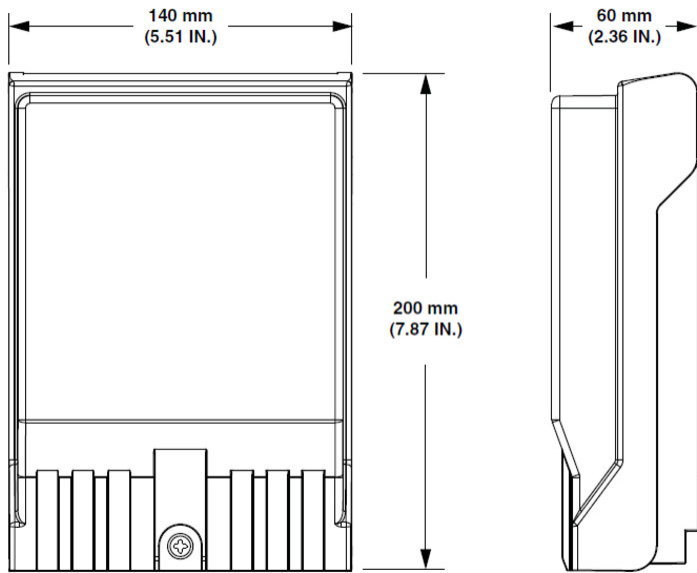

RDT-SM12J00D0159A

Ordering Tree

RDT - S M XX X 0 0 X XXX X X

Enclosure type

M 12 Fiber plastic

Cable count

04 4
08 8
12 12

Connector type

J SC/APC
K LC/UPC
L LC/APC
N SC/UPC

Cable type

D Indoor/outdoor 3.6mm black
P 3mm loose tube ivory plenum (zipcord for 24 fibers)

Stubbed end configuration

A MPO connector
O No connector

Fanout

1 SC/UPC
2 SC/APC
3 LC/UPC
4 LC/APC

Enclosure end configuration

9 900µm - standard

Cable Length (Plenum)

030	30 meters (100')
061	61 meters (200')
092	92 meters (300')
122	122 meters (400')
152	152 meters (500')
183	183 meters (600')

Cable Length (Indoor/Outdoor)

015	15 meters (50')
030	30 meters (100')
045	45 meters (150')
061	61 meters (200')
076	76 meters (250')
092	92 meters (300')
107	107 meters (350')
122	122 meters (400')
137	137 meters (450')
152	152 meters (500')
168	168 meters (550')
183	183 meters (600')
198	198 meters (650')