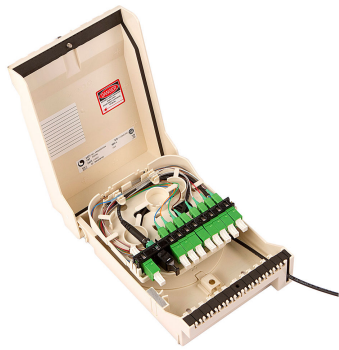

# RDT-XM04J00P0924A

RapidFiber® Mini-RDT, 1x4 Indexing Terminal, 3mm Ivory Plenum cable, female MPO at far end, 300 ft

- Designed to provide a quick and simple solution for installing fiber in small and medium sized MDU's
- Incorporates a unique fiber cable spooling system that stores up fiber cable within the enclosure
- Removes the need for field termination and extensive site survey inspections

## Product Classification

<b>Regional Availability</b>	Asia   Australia/New Zealand   EMEA   Latin America   North America
<b>Product Type</b>	Fiber distribution terminal, indexed
<b>Product Brand</b>	RapidFiber®
<b>Product Series</b>	Mini-RDT

## General Specifications

<b>Adapters, quantity</b>	4
<b>Cable Color</b>	Ivory
<b>Cable Entry Location</b>	Bottom left   Bottom right
<b>Cable Type</b>	Plenum - Stranded
<b>Color</b>	Gray
<b>Distribution Type</b>	1 x 4 splitter
<b>Fibers per Feeder Cable, quantity</b>	12
<b>Front Cover Type</b>	Hinged at top
<b>Interface</b>	SC/APC
<b>Interface, stub</b>	MPO
<b>Mounting</b>	Wall
<b>Port, quantity</b>	4
<b>Splitter, quantity</b>	1