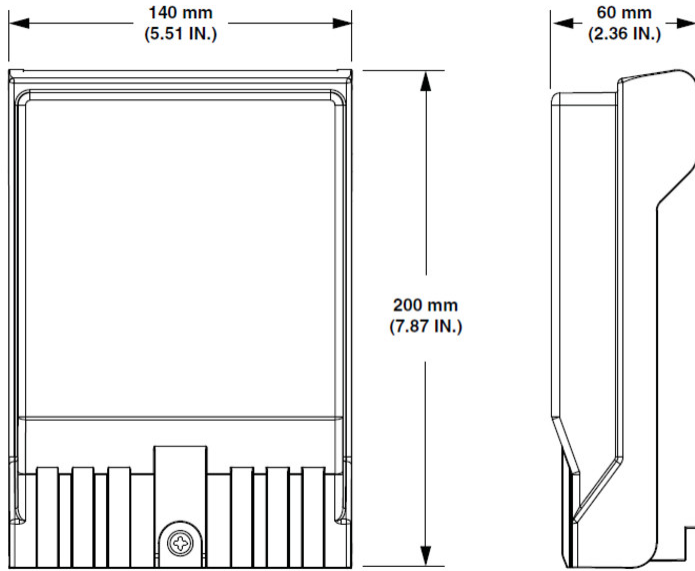

## General Specifications

<b>Adapters, quantity</b>	4
<b>Cable Color</b>	Ivory
<b>Cable Entry Location</b>	Bottom left   Bottom right
<b>Cable Type</b>	Plenum - Stranded
<b>Color</b>	Gray
<b>Distribution Type</b>	1 x 4 splitter
<b>Fibers per Feeder Cable, quantity</b>	12
<b>Front Cover Type</b>	Hinged at top
<b>Interface</b>	SC/APC
<b>Interface, stub</b>	MPO
<b>Mounting</b>	Wall
<b>Port, quantity</b>	4
<b>Splitter, quantity</b>	1

## Dimensions

<b>Height</b>	203.2 mm   8 in
<b>Width</b>	139.7 mm   5.5 in
<b>Depth</b>	60.96 mm   2.4 in

# RDT-XM04J00P0924A

**Cable Length** 91.44 m | 300 ft

**Outer Cable Diameter** 3 mm | 0.118 in

## Dimension Drawing