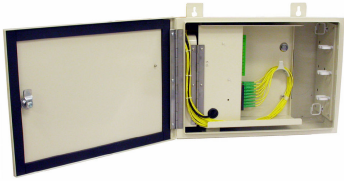

FDT-GJ006NXT2000

OFDT Outdoor Fiber Distribution Terminal, 24-fiber, SC/APC, 6 ports loaded, loose tube OSP cable, 200 ft

- OFDT is a compact and secure family of enclosures by connecting fiber cables at MDUs
- Features a unique “swing frame” type design that separates the splicing in the rear from the patch access in the front
- Accommodates a variety of OSP cable types via sealed grommet entry with standard grip clamps
- Robust steel construction protects fibers against damage and ensures network reliability

Product Classification

Regional Availability	North America
Product Type	Fiber distribution terminal
Product Series	OFDT

General Specifications

Functionality	Patching
Access	Front
Enclosure Color	Putty white
Front Door Type	Double hinged
Growth Configuration	Partially loaded
Interface	SC/APC
Lock Type	Padlock ready
Mounting	Wall
Port Capacity, maximum	24
Port, quantity	6

Dimensions

Height	342.9 mm 13.5 in
Width	482.6 mm 19 in
Depth	203.2 mm 8 in
Cable Length	60.96 m 200 ft

Material Specifications

Enclosure Material Type	Steel
--------------------------------	-------

FDT-GJ006NXT2000