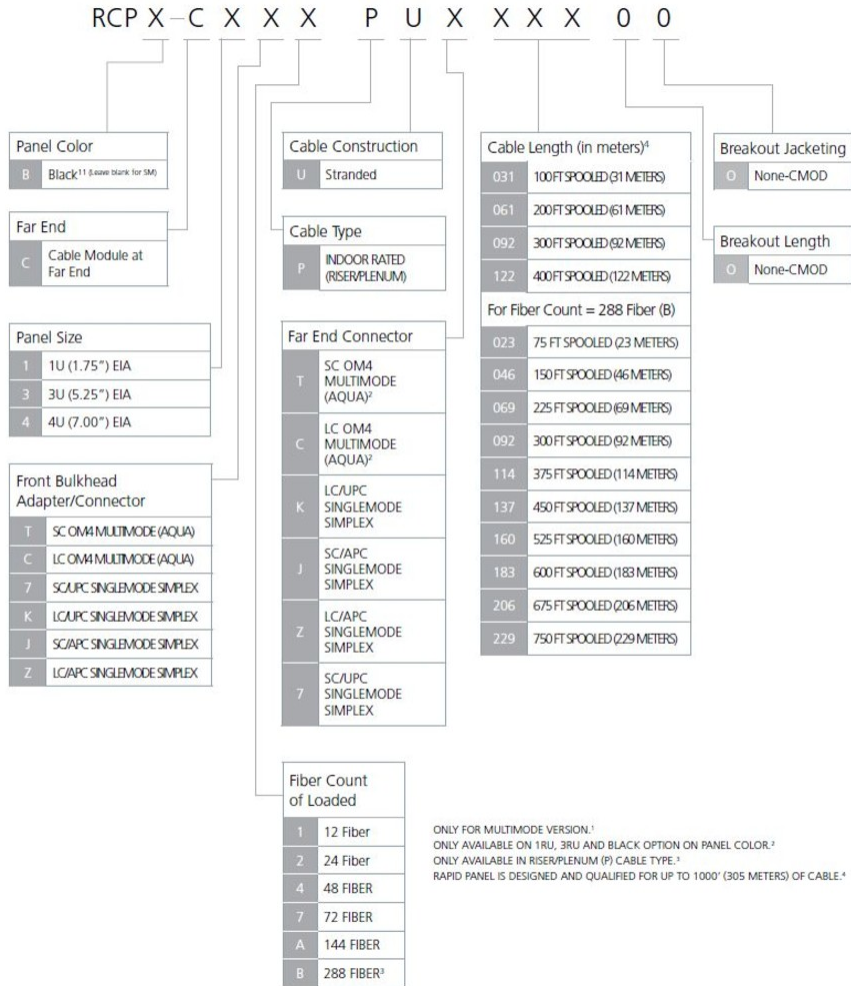

RCP-C3KAPUJ03100

Depth 381 mm | 15 in
Cable Length 31 m | 101.706 ft

Ordering Tree

Material Specifications

Finish Powder coated
Material Type Steel

Optical Specifications

Fiber Mode Singlemode
Fiber Type G.652.D | G.657.A2/B2