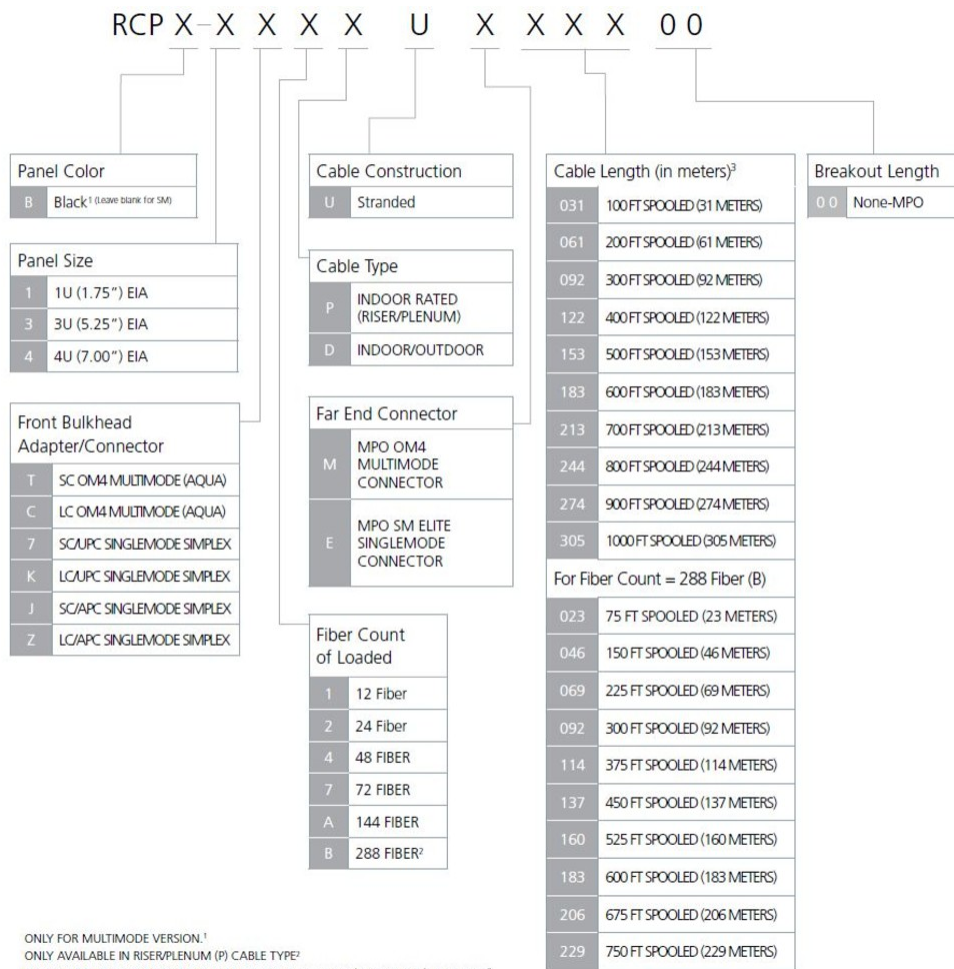

# RCPB-4CAPUM06100

---

RapidFiber® Termination Panel, 144-Position LC/UPC to MPO, 4RU, multimode (OM4), 61 m, black

## General Specifications

<b>Functionality</b>	Patching
<b>Body Style</b>	Symmetrical
<b>Cable Exit Location</b>	Rear, left side
<b>Cable Stub Type</b>	Indoor, microcable
<b>Color</b>	Black
<b>Color, front</b>	Black
<b>Door Type, front</b>	Hinged   Slide latch   Transparent
<b>Growth Configuration</b>	Fully loaded
<b>Interface, front</b>	LC/UPC
<b>Interface, rear</b>	MPO
<b>Patch Cord Entry Location</b>	Front, left side   Front, right side
<b>Rack Type</b>	EIA 19 in   EIA 23 in
<b>Rack Units</b>	4
<b>Shelf Movement</b>	Sliding
<b>Total Fibers, quantity</b>	144
<b>Total Ports, quantity</b>	144

## Dimensions

**Height** 177.8 mm | 7 in  
**Width** 482.6 mm | 19 in  
**Depth** 381 mm | 15 in  
**Cable Length** 61 m | 200.131 ft

## Ordering Tree