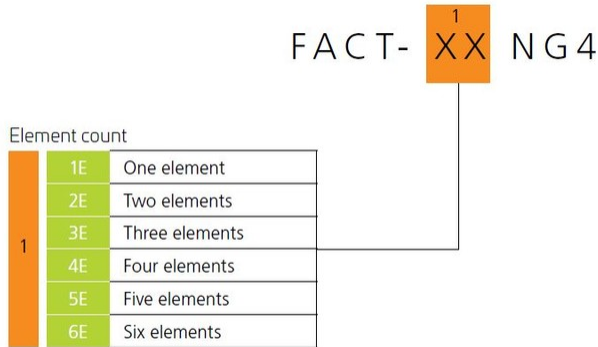

General Specifications

Functionality	Multiplexing Patching Splitting
Application	Compatible with FIST-GR3-style frames
Body Style	Symmetrical
Color	Gray
Growth Configuration	Unloaded
Interface, front	Unloaded
Patch Cord Routing	Left sided Right sided
Rack Type	EIA 19 in
Rack Units	2.1
Shelf Movement	Sliding
Total Ports, quantity	0
Transmission Standards	ETSI EN 300 019-1-3 IEC 61300-3-30

760239977 | FACT-3ENG4

Dimensions

Height	92.85 mm 3.656 in
Width	524 mm 20.63 in
Depth	283 mm 11.142 in

Ordering Tree

Environmental Specifications

Operating Temperature	-40 °C to +70 °C (-40 °F to +158 °F)
Storage Temperature	-20 °C to +85 °C (-4 °F to +176 °F)
Flammability Rating	UL 94 V-0