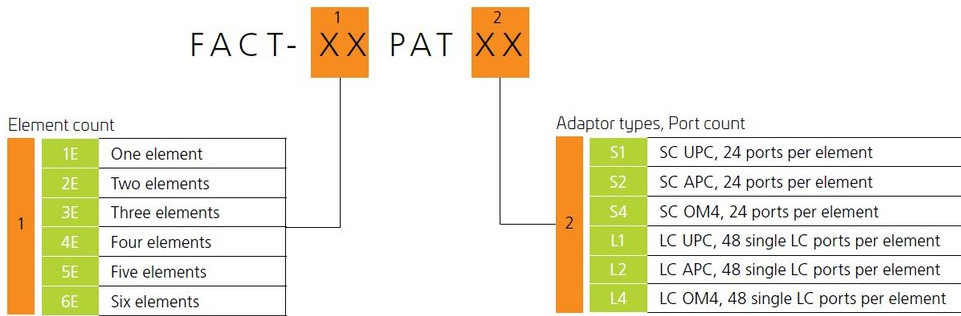

760239981 | FACT-2EPATS1

Height	61.9 mm | 2.437 in
Width	524 mm | 20.63 in
Depth	283 mm | 11.142 in

Ordering Tree

Environmental Specifications

Operating Temperature	-40 °C to +70 °C (-40 °F to +158 °F)
Storage Temperature	-20 °C to +85 °C (-4 °F to +176 °F)
Flammability Rating	UL 94 V-0

Packaging and Weights

Included	Mounting hardware for FACT frame
Packaging quantity	1

Regulatory Compliance/Certifications

Agency	Classification
CHINA-ROHS	Below maximum concentration value
ISO 9001:2015	Designed, manufactured and/or distributed under this quality management system
REACH-SVHC	Compliant as per SVHC revision on www.commscope.com/ProductCompliance
ROHS	Compliant
UK-ROHS	Compliant