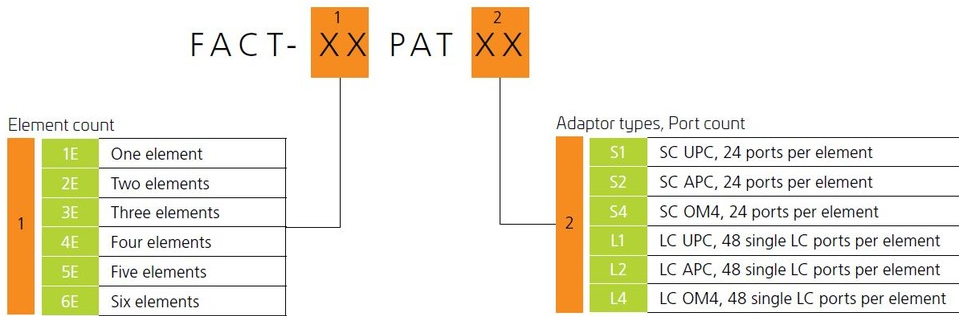

760239984 | FACT-2EPATL4

Height	61.9 mm | 2.437 in
Width	524 mm | 20.63 in
Depth	283 mm | 11.142 in

Ordering Tree

Optical Specifications

Fiber Mode	Multimode
Fiber Type	OM4

Environmental Specifications

Operating Temperature	-40 °C to +70 °C (-40 °F to +158 °F)
Storage Temperature	-20 °C to +85 °C (-4 °F to +176 °F)
Flammability Rating	UL 94 V-0

Packaging and Weights

Included	Mounting hardware for FACT frame
Packaging quantity	1

Regulatory Compliance/Certifications

Agency	Classification
CHINA-ROHS	Below maximum concentration value
ISO 9001:2015	Designed, manufactured and/or distributed under this quality management system
REACH-SVHC	Compliant as per SVHC revision on www.commscope.com/ProductCompliance
ROHS	Compliant