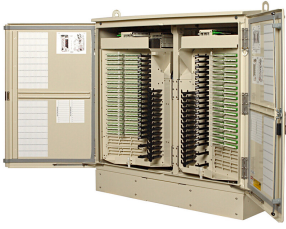

FD3-AJ864J00GGBP7

FDH 3000 Fiber Distribution Large Cabinet, 864F, SC/APC, no splitters, single armor loose tube, 100 ft, 72F

Product Classification

Regional Availability	North America
Product Type	Fiber distribution hub
Product Series	FDH 3000

General Specifications

Access	Front and rear door
Cable Type	Armored - Single Loose Tube
Color	Putty white
Distribution Cables, quantity	3
Distribution Ports, quantity	864
Fibers per Distribution Cable, quantity	288
Fibers per Feeder Cable, quantity	72
Interface, Input	SC
Interface Feature, Input	APC
Mounting	Pad
Splitter Slots, quantity	48

Dimensions

Height	1,238.25 mm 48.75 in
Width	1,220.47 mm 48.05 in
Depth	497.33 mm 19.58 in
Cable Length	30.48 m 100 ft
Enclosure Size	Large

Material Specifications

Finish	Powder coated
Material Type	Aluminum