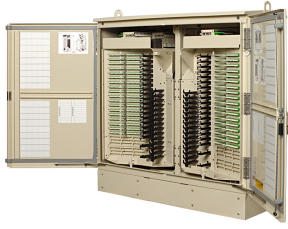

FD3-AJ864J00TBBP1

FDH 3000 Fiber Distribution Large Cabinet, 864F SC/APC, no splitters, diel ribbon, 100 ft, 12F

Product Classification

Regional Availability	North America
Product Type	Fiber distribution hub
Product Series	FDH 3000

General Specifications

Access	Front and rear door
Cable Type	Dielectric - Ribbon
Color	Putty white
Distribution Cables, quantity	6
Distribution Ports, quantity	864
Fibers per Distribution Cable, quantity	144
Fibers per Feeder Cable, quantity	12
Interface, Input	SC
Interface Feature, Input	APC
Mounting	Pad
Splitter Slots, quantity	48

Dimensions

Height	1,238.25 mm 48.75 in
Width	1,220.47 mm 48.05 in
Depth	497.33 mm 19.58 in
Cable Length	30.48 m 100 ft
Enclosure Size	Large

Material Specifications

Finish	Powder coated
Material Type	Aluminum