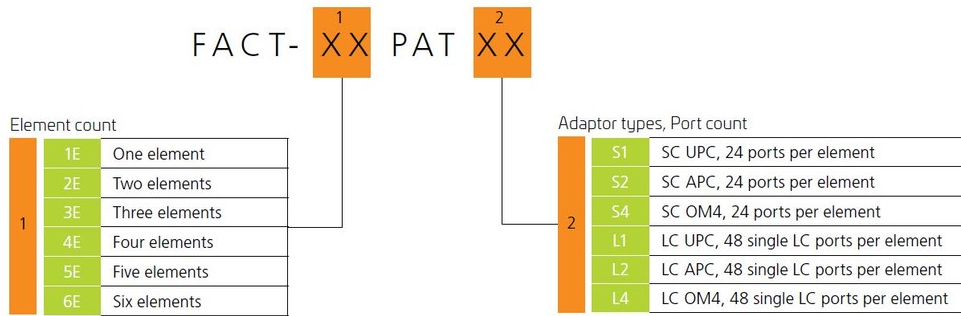

760240416 | FACT-1EPATL4

Height	30.95 mm | 1.219 in
Width	524 mm | 20.63 in
Depth	283 mm | 11.142 in

Ordering Tree

Optical Specifications

Fiber Mode	Multimode
Fiber Type	OM4

Environmental Specifications

Operating Temperature	-40 °C to +70 °C (-40 °F to +158 °F)
Storage Temperature	-20 °C to +85 °C (-4 °F to +176 °F)
Flammability Rating	UL 94 V-0

Packaging and Weights

Included	Mounting hardware for FACT frame
Packaging quantity	1

Regulatory Compliance/Certifications

Agency	Classification
CHINA-ROHS	Below maximum concentration value
ISO 9001:2015	Designed, manufactured and/or distributed under this quality management system
REACH-SVHC	Compliant as per SVHC revision on www.commscope.com/ProductCompliance
ROHS	Compliant