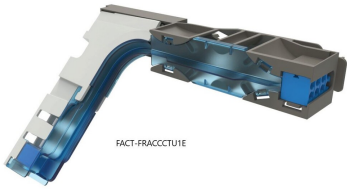

760243107 | FACT-FRACCCTU6E

FACT® cable termination unit (CTU), kit for 6E FACT chassis, accommodates: 1 cable 2.5-14mm or 2 cables 2.5-8.5mm or 4 cables 2.5-5mm or 1 flex tube OD 16mm, only for use in FACT frame

- Cable Termination Units (CTU) kits are very robust and enable quick and easy termination of most cable sizes and types
- Designed for termination of cables directly onto the FACT chassis, allowing the installer to prepare and pre-terminate cables outside the frame