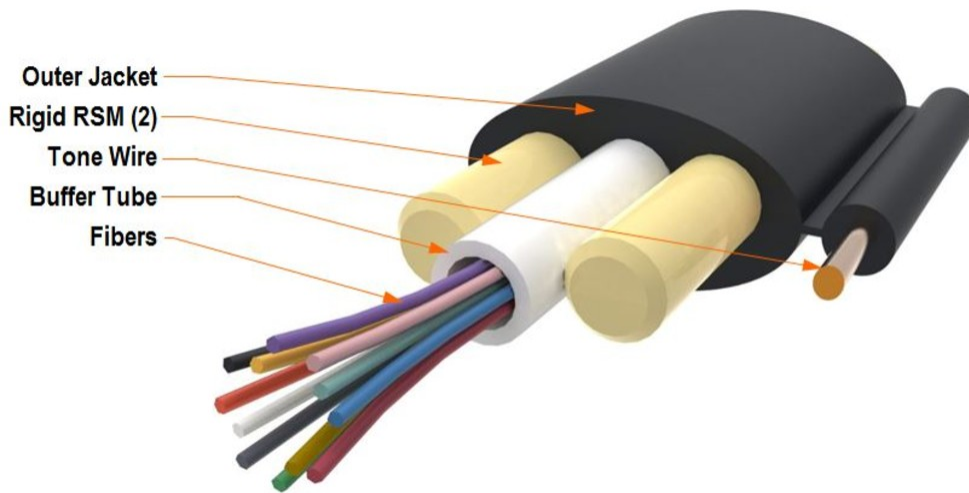

FHBD-J080004B

Mechanical Specifications

Minimum Bend Radius, loaded	86 mm | 3.386 in
Minimum Bend Radius, unloaded	81 mm | 3.189 in
Tensile Load, long term, maximum	400 N | 89.924 lbf
Tensile Load, short term, maximum	1334 N | 299.895 lbf

Optical Specifications

Fiber Mode	Singlemode
Fiber Type	G.652.D
Insertion Loss, maximum, connector A	0.4 dB
Return Loss, minimum, connector A	65 dB

Environmental Specifications

Operating Temperature	-40 °C to +70 °C (-40 °F to +158 °F)
Storage Temperature	-40 °C to +75 °C (-40 °F to +167 °F)
Environmental Space	Outdoor
Jacket UV Resistance	UV stabilized
Qualification Standards	NEMA type 6, 10 ft waterhead | Telcordia GR-20 | Telcordia GR-3120 | Telcordia GR-326

Packaging and Weights

Cable weight	36 kg/km | 24.191 lb/kft