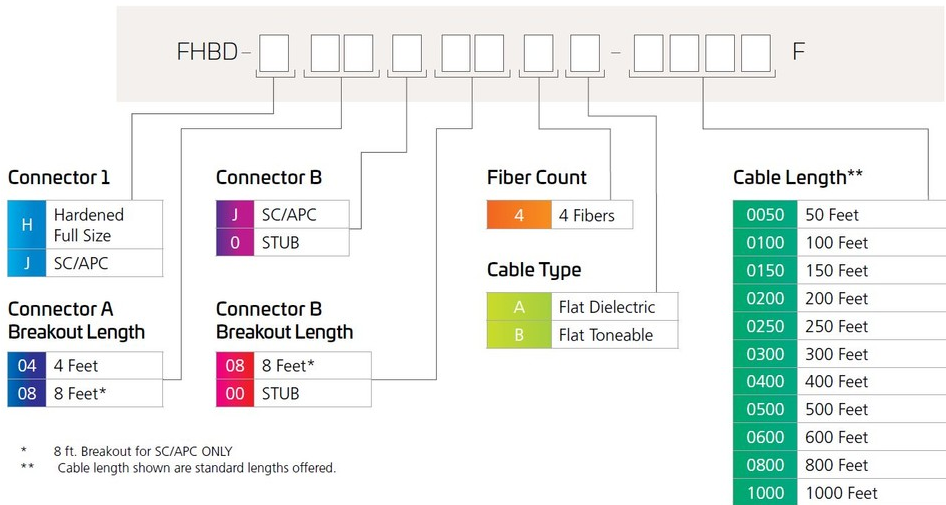

Ordering Tree