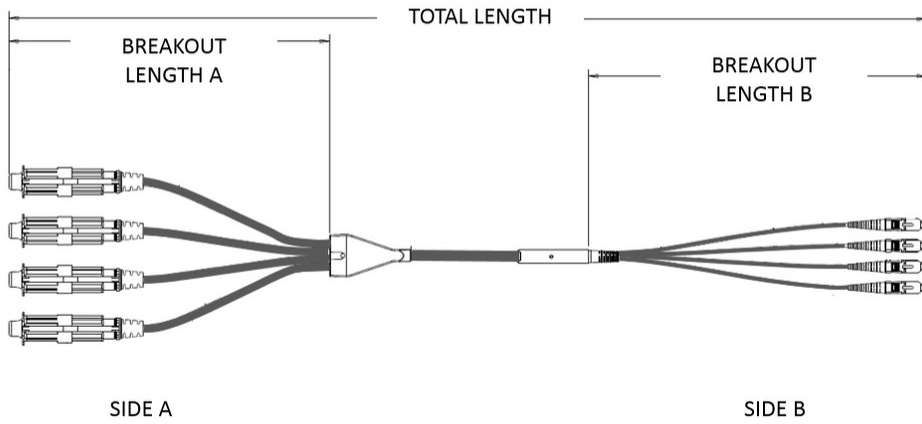

FHBD-J080004B