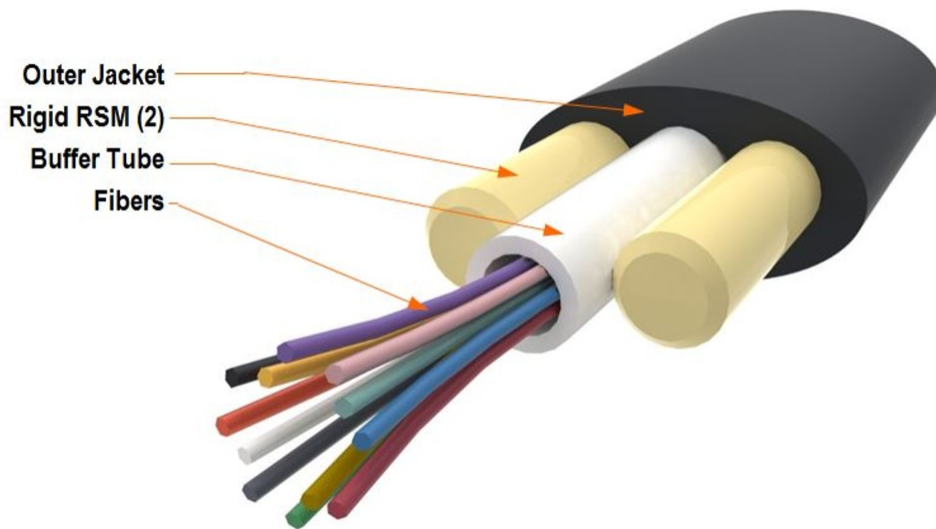

General Specifications

Cable Type	Dielectric - Flat
Connector A, quantity	2
Color, boot A	Black
Color, connector A	Black
Interface, Connector A	Hardened multi-fiber (HMFOC) plug
Interface Feature, connector A	Female
Interface, Connector B	Unterminated
Jacket Color	Black
Location of Manufacturing	Catawba, North Carolina
Total Fibers, quantity	24

Dimensions

Breakout Length, connector A	914.4 mm 36 in
Cable Assembly Length Range (m)	1 – 900
Cable Assembly Length Range (ft)	10 – 1000
Cable Outer Diameter	4.5 x 8.0 mm (0.18 x 0.31 in)

MHBD-F100C

Ordering Tree

Representative Image

Mechanical Specifications

Minimum Bend Radius, loaded 88.9 mm | 3.5 in

Minimum Bend Radius, unloaded 63.5 mm | 2.5 in

Optical Specifications

MHBD-F100C

Fiber Mode	Singlemode
Fiber Type	G.657.A2, TeraSPEED®
Insertion Loss, maximum, connector A	0.45 dB
Return Loss, minimum, connector A	65 dB