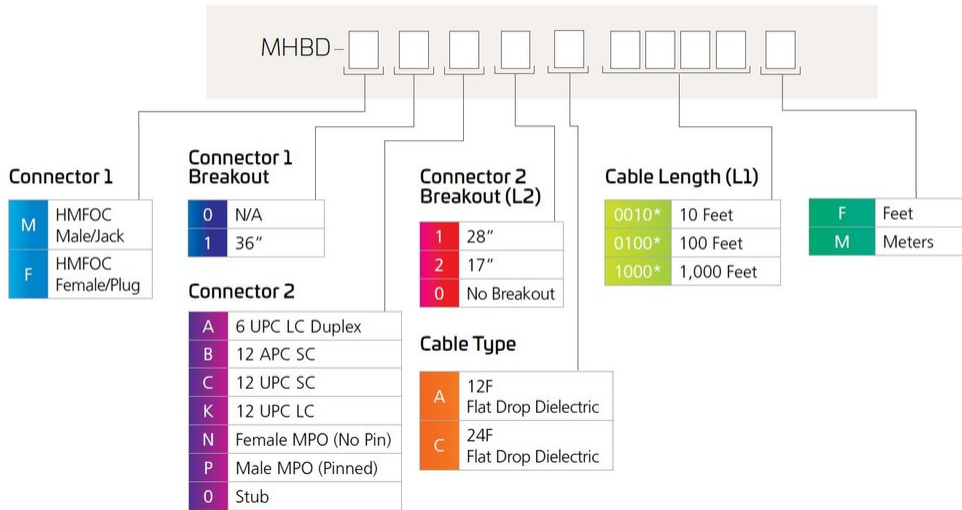

General Specifications

Cable Type	Dielectric - Flat
Connector A, quantity	2
Color, boot A	Black
Color, connector A	Black
Interface, Connector A	Hardened multi-fiber (HMFOC) plug
Interface Feature, connector A	Female
Interface, Connector B	Unterminated
Jacket Color	Black
Location of Manufacturing	Catawba, North Carolina
Total Fibers, quantity	24

Dimensions

Breakout Length, connector A	914.4 mm 36 in
Cable Assembly Length Range (m)	1 – 900
Cable Assembly Length Range (ft)	10 – 1000
Cable Outer Diameter	4.5 x 8.0 mm (0.18 x 0.31 in)

MHBD-F100C

Ordering Tree

Representative Image

Mechanical Specifications

Minimum Bend Radius, loaded 88.9 mm | 3.5 in

Minimum Bend Radius, unloaded 63.5 mm | 2.5 in

Optical Specifications

MHBD-F100C

Fiber Mode	Singlemode
Fiber Type	G.657.A2, TeraSPEED®
Insertion Loss, maximum, connector A	0.45 dB
Return Loss, minimum, connector A	65 dB