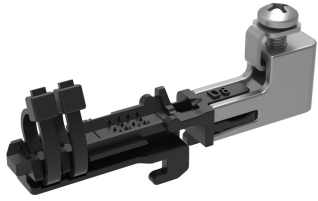

# NVX-CR-SA-SM-NN

---

NOVUX™ Cable Termination Unit (CTU) for round cables up to 8 mm diameter, with strength member, aramide yarns, single layer

## Product Classification

<b>Regional Availability</b>	Asia   EMEA   Latin America   North America
<b>Product Type</b>	Cable termination kit
<b>Product Brand</b>	NOVUX™
<b>Product Series</b>	CSC

## General Specifications

<b>Application</b>	For use with CSC Fiber closures
<b>Color</b>	Black