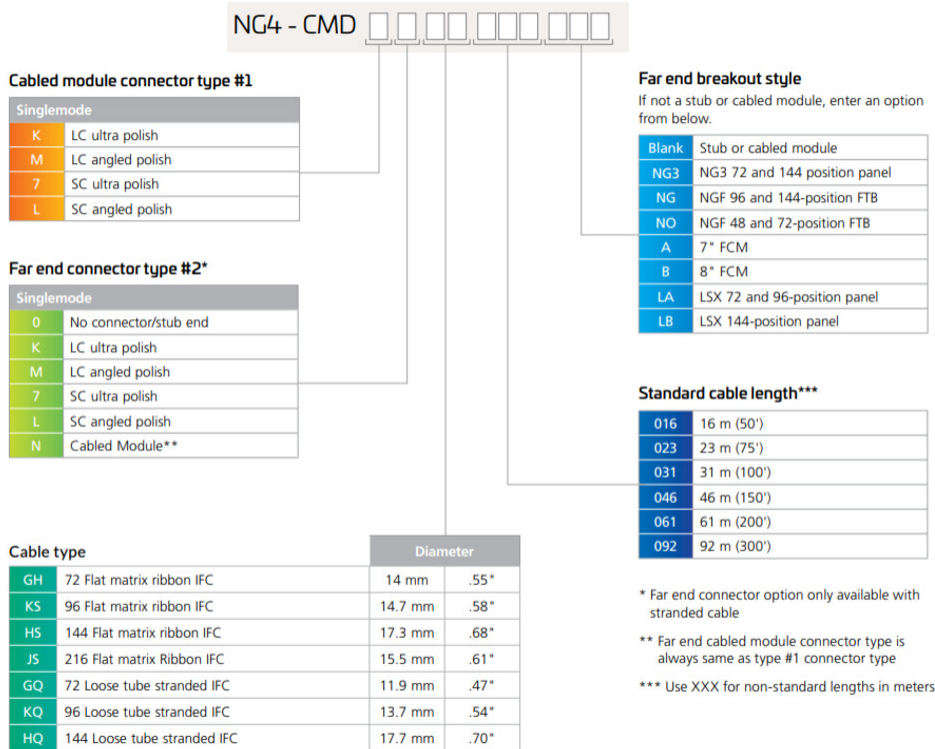

## General Specifications

<b>Configuration Type</b>	NG4 Module to LC Connector
<b>Adapters, quantity, front</b>	72
<b>Body Style</b>	Straight orientation
<b>Cable Color</b>	Yellow
<b>Cable Type</b>	IFC - Stranded
<b>Color, front</b>	Black
<b>Color, housing</b>	Black
<b>Color, rear</b>	Black
<b>Interface, front</b>	LC/APC
<b>Interface, rear</b>	LC/APC
<b>Polarity</b>	Pairs, straight
<b>Total Fibers, quantity</b>	144
<b>Total Ports, quantity, front</b>	144

# NG4-CMDMMHQ

## Dimensions

<b>Height</b>	13.3 mm   0.524 in
<b>Width</b>	159.9 mm   6.295 in
<b>Depth</b>	101 mm   3.976 in

## Ordering Tree