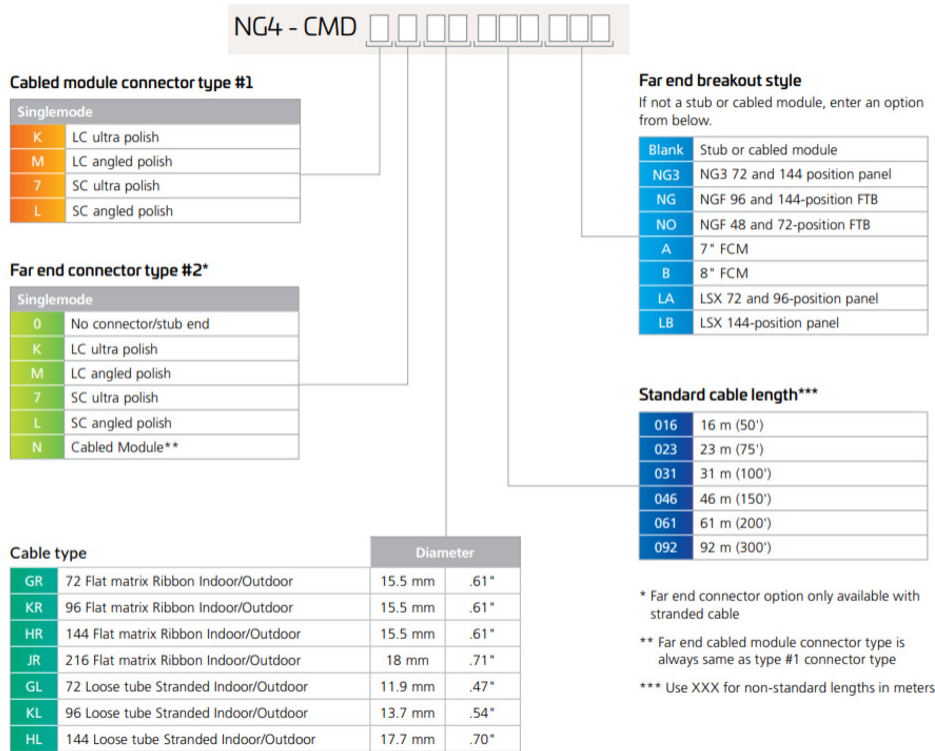

NG4-CMDK0GR

Dimensions

Height	13.3 mm | 0.524 in
Width	159.9 mm | 6.295 in
Depth	101 mm | 3.976 in

Ordering Tree

Optical Specifications

Fiber Mode	Singlemode
Fiber Type	G.657.A2

Environmental Specifications

Storage Temperature	-40 °C to +70 °C (-40 °F to +158 °F)

Packaging and Weights

Packaging quantity	1