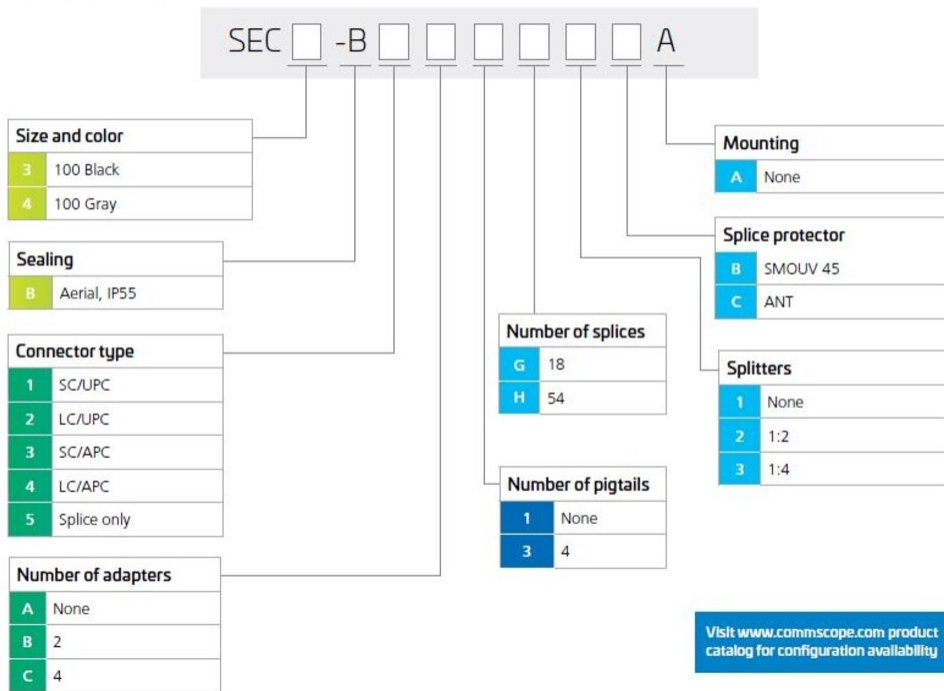

SEC3-B3C1G3BA000

Splices per Tray, quantity	18
Splicing Capacity, maximum	4
Splicing Capacity, Single Fusion, maximum	4
Splicing Type, Supported	Single fusion
Split Ratio	Symmetrical
Splitter Type	1 x 4
Splitter, quantity	1

Dimensions

Height	130 mm 5.118 in
Width	216 mm 8.504 in
Depth	62 mm 2.441 in

Ordering Tree

Ordering information

Optical Specifications

Fiber Type	G.657.A1 G.657.A2 G.657.B3
-------------------	--------------------------------